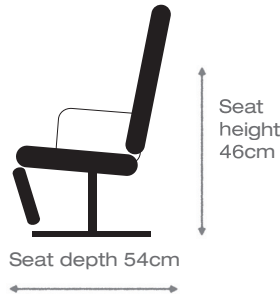

## 18 different options. 1 price!

### SMALL

W: 79 x D: 102 x H: 96 cm

### MEDIUM

W: 79 x D: 104 x H: 98 cm

### LARGE

W: 79 x D: 106 x H: 102 cm

For more detailed information and prices please contact your local stockist.

CYG 03/20