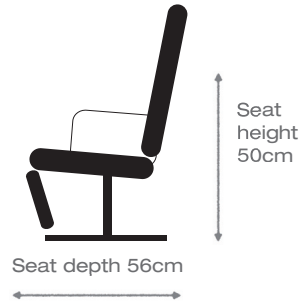

### SMALL

W: 79 x D: 102 x H: 96 cm

### MEDIUM

W: 79 x D: 104 x H: 98 cm

### LARGE

W: 79 x D: 106 x H: 102 cm

For more detailed information and prices please contact your local stockist.

CYG 03/20