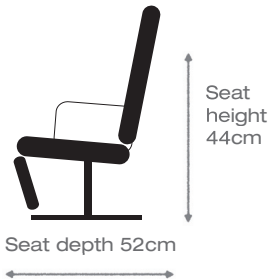

Cygnnet recliner - 8917

himolla

- Two seat options - soft or medium
- Wide choice of leather colours / quality and fabric  
*Contrast stitching available*
- Three sizes of chair
- Six designs of base
- Reclines and swivels
- Manual, gas back - independent adjustment

### SMALL

W: 79 x D: 102 x H: 96 cm

### MEDIUM

W: 79 x D: 104 x H: 98 cm

### LARGE

W: 79 x D: 106 x H: 102 cm

For more detailed information and prices please contact your local stockist.

CYG 03/20