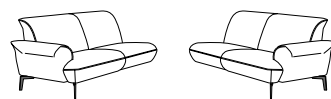

65

66

W/D/H: 177/95/82