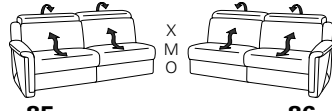

# Model plan 9703

X = manual Wallfree function, manual adjustment of headrest  
 M = electrical Wallfree function, manual adjustment of headrest  
 O = electrical Wallfree function, electrical adjustment of headrest

## corner elements

**89**  
B/T/H: 119/119/84

**75**  
B/T/H: 119/119/84

**59**  
B/T/H: 103/103/84

## end elements

**91** with storage space  
**92**  
B/T/H: 103/245/84

**87**  
B/T/H: 202/106/84

**85**  
B/T/H: 172/106/84

**83**  
B/T/H: 142/106/84

**17**  
B/T/H: 112/106/84

**15**  
B/T/H: 97/106/84

**13**  
B/T/H: 82/106/84