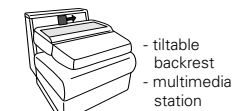

**12**  
B/T/H: 150/106/84

**11**  
B/T/H: 120/106/84

**10**  
B/T/H: 150/106/84

**09**  
B/T/H: 120/106/84

**08E**  
B/T/H: 90/106/84

**07X**  
B/T/H: 75/106/84

**06E**  
B/T/H: 60/106/84

**08E**  
B/T/H: 90/106/84  
- tiltable backrest  
- multimedia station