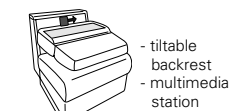

06E
B/T/H: 60/106/84
- tiltable backrest
- multimedia station