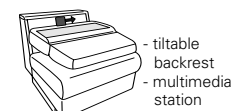

**12**  
B/T/H: 150/106/84

**11**  
B/T/H: 120/106/84

**10**  
B/T/H: 150/106/84

**09**  
B/T/H: 120/106/84

**08E**  
B/T/H: 90/106/84

**07X**  
B/T/H: 75/106/84

**06E**  
B/T/H: 60/106/84

**08E**  
B/T/H: 90/106/84  
- tiltable backrest  
- multimedia station