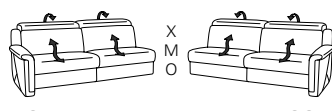

# Model plan 9703

X = manual Wallfree function, manual adjustment of headrest  
 M = electrical Wallfree function, manual adjustment of headrest  
 O = electrical Wallfree function, electrical adjustment of headrest

## corner elements

**89**  
B/T/H: 119/119/84

**75**  
B/T/H: 119/119/84

**59**  
B/T/H: 103/103/84

## end elements

**91** with storage space  
**92**  
B/T/H: 103/245/84

**87**  
B/T/H: 202/106/84

**85**  
B/T/H: 172/106/84

**83**  
B/T/H: 142/106/84

**17**  
B/T/H: 112/106/84

**15**  
B/T/H: 97/106/84

**13**  
B/T/H: 82/106/84