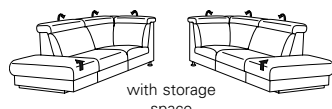

# Model plan 9703

X = manual Wallfree function, manual adjustment of headrest  
 M = electrical Wallfree function, manual adjustment of headrest  
 O = electrical Wallfree function, electrical adjustment of headrest

## corner elements

**89**  
B/T/H: 119/119/84

**75**  
B/T/H: 119/119/84

**59**  
B/T/H: 103/103/84

## end elements

**91** with storage space  
**92**  
B/T/H: 103/245/84

**87**  
B/T/H: 202/106/84

**85**  
B/T/H: 172/106/84

**83**  
B/T/H: 142/106/84

**17**  
B/T/H: 112/106/84

**15**  
B/T/H: 97/106/84

**13**  
B/T/H: 82/106/84