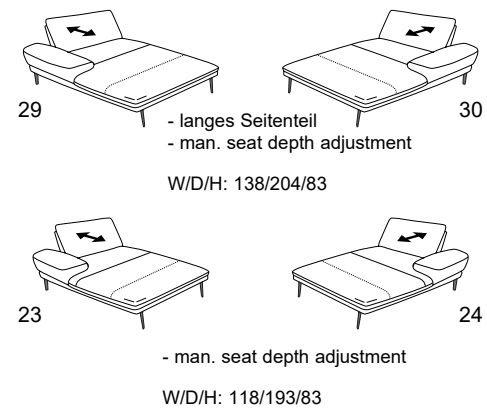

Kopfstütze 95X

Composition:
85 / 24 / 03
Cover:
22 Soft Nappa island

TANGRAM Sofa

9455

end elements

sofas

fix recamières

footstool

headrest

95W: W/D/H: 47/11/24
95X: W/D/H: 62/11/24
95Y: W/D/H: 77/11/24
95Z: W/D/H: 92/11/24