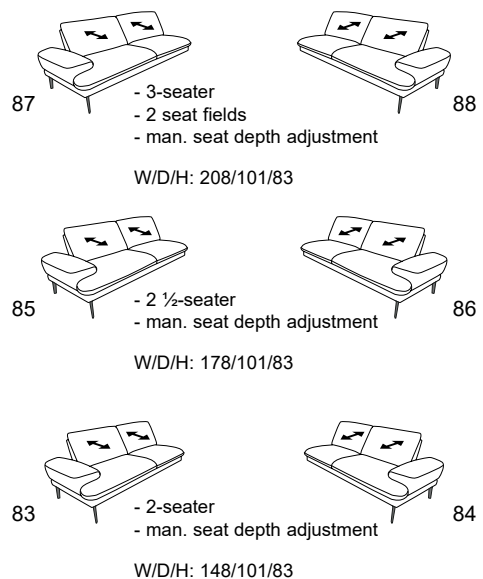

Kopfstütze 95X

Composition:
85 / 24 / 03
Cover:
22 Soft Nappa island

TANGRAM Sofa

9455

end elements

sofas

fix recamières

footstool

headrest

95W: W/D/H: 47/11/24
95X: W/D/H: 62/11/24
95Y: W/D/H: 77/11/24
95Z: W/D/H: 92/11/24