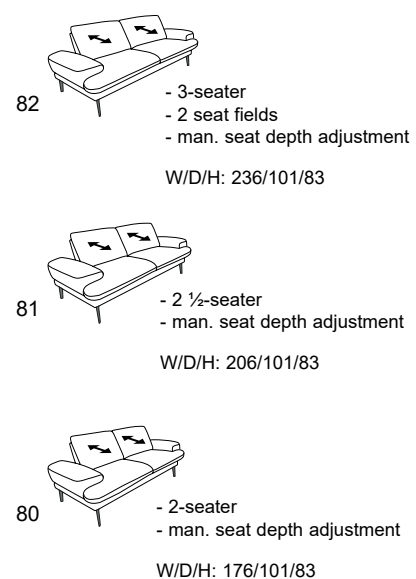

Kopfstütze 95X

Composition:
85 / 24 / 03
Cover:
22 Soft Nappa island

TANGRAM Sofa

9455

end elements

sofas

fix recamières

footstool

headrest

95W: W/D/H: 47/11/24
95X: W/D/H: 62/11/24
95Y: W/D/H: 77/11/24
95Z: W/D/H: 92/11/24