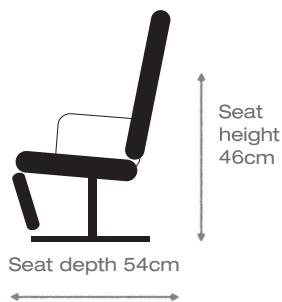

Cygnet recliner - 8917

himolla

Leather shown: 33 Buffalo Medoc

- Two seat options - soft or medium
- Wide choice of leather colours / quality and fabric
Contrast stitching available
- Three sizes of chair
- Six designs of base
- Reclines and swivels
- Manual, gas back - independent adjustment
- Integrated footrests
- Individually adjustable headrest
- Wooden base - *in beech 43*
- Matching sofa available (Cygnet 4747) - *see separate card*
- Upgrade your chair from manual to power - *optional extra Dual motor - Dual motor lift & rise - Triple motor and Triple motor lift & rise. Power pack option also available*

18 different options. 1 price!

SMALL
W: 79 x D: 102 x H: 96 cm

MEDIUM
W: 79 x D: 104 x H: 98 cm

LARGE
W: 79 x D: 106 x H: 102 cm

For more detailed information and prices please contact your local stockist.