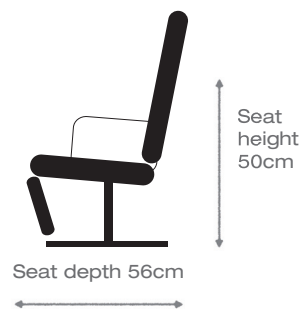

Cygnet recliner - 8917

himolla

Leather shown: 33 Buffalo Medoc

- Two seat options - soft or medium
- Wide choice of leather colours / quality and fabric
Contrast stitching available
- Three sizes of chair
- Six designs of base
- Reclines and swivels
- Manual, gas back - independent adjustment
- Integrated footrests
- Individually adjustable headrest
- Wooden base - *in beech 43*
- Matching sofa available (Cygnet 4747) - *see separate card*
- Upgrade your chair from manual to power - *optional extra Dual motor - Dual motor lift & rise - Triple motor and Triple motor lift & rise. Power pack option also available*

18 different options. 1 price!

SMALL
W: 79 x D: 102 x H: 96 cm

MEDIUM
W: 79 x D: 104 x H: 98 cm

LARGE
W: 79 x D: 106 x H: 102 cm

For more detailed information and prices please contact your local stockist.