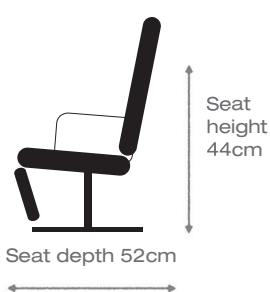

Cygnet recliner - 8917

himolla

Leather shown: 33 Buffalo Medoc

- Two seat options - soft or medium
- Wide choice of leather colours / quality and fabric
Contrast stitching available
- Three sizes of chair
- Six designs of base
- Reclines and swivels
- Manual, gas back - independent adjustment
- Integrated footrests
- Individually adjustable headrest
- Wooden base - *in beech 43*
- Matching sofa available (Cygnet 4747) - *see separate card*
- Upgrade your chair from manual to power - *optional extra Dual motor - Dual motor lift & rise - Triple motor and Triple motor lift & rise. Power pack option also available*

18 different options. 1 price!

SMALL
W: 79 x D: 102 x H: 96 cm

MEDIUM
W: 79 x D: 104 x H: 98 cm

LARGE
W: 79 x D: 106 x H: 102 cm

For more detailed information and prices please contact your local stockist.