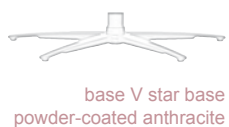

8

bases

5

versions

5

sizes

3

seat comfort

 base H stainless steel	manual	XS W/D/H: 80/82/105 SH/SD: 42/50	 SOFT
 base N stainless steel look	1 motor	S W/D/H: 80/82/105 SH/SD: 44/52	 MED
 base D combi	2 motors	M W/D/H: 80/84/107 SH/SD: 46/54	 PLUS mit Federkern
 base R covered (when using leather, there are seams in the cover due to manufacturing reasons)	1 motor Lift and rise	L W/D/H: 80/86/111 SH/SD: 50/56	 contrast stitching possible  workmanship  casual
 base A wood	2 motors Lift and rise	XL W/D/H: 80/90/116 SH/SD: 52/58	

8x5x5x3

600 options

with external storage battery

- storage battery available optionally in silver-coloured or anthracite-grey
- easy-handling through plug-in connection
- an additional storage battery can be reordered
- small, user-friendly loading station