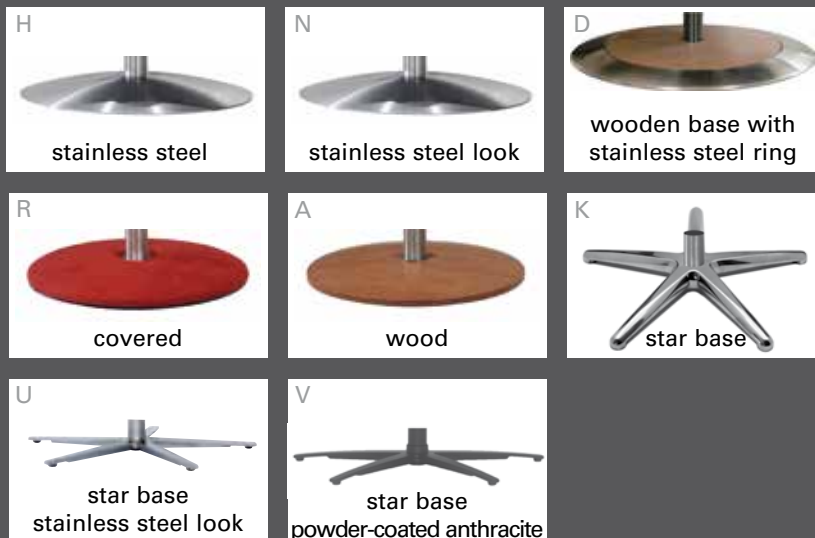

superlastic soft superlastic med superlastic plus

Cover:
18 Longlife kohle

W/D/H:
83/95/111

easy *swinging*
The swinging way to relax

with massage

7828

available bases:

High Tech Massage

The exclusive option for ambitious people

- 8-roller technology
- 4 manual massage programs
 - Stroking
 - Kneading
 - Tapping
 - Rolling
- 6 automatic massage programs
 - Shiatsu
 - Relaxation
 - Loosening
 - Vitalising
 - Shoulder massage
 - Stimulation
- Spinal column adjustment selectable in 2 stages with display
- precise spot actuation of the massage rollers by pressing a button using microprocessor technology
- ergonomically moulded backrest