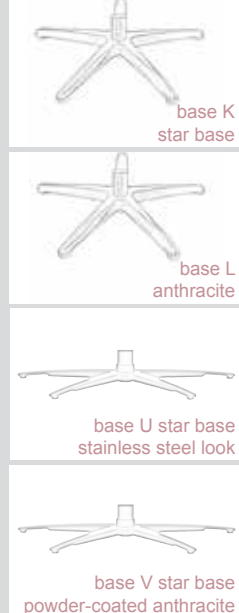

10
bases

5
versions

5
sizes

3
seat comfort

 base A wood	manual	XS W/D/H: 86/88/107 SH/SD: 42/50	 SOFT
 base D combi	1 motor	S W/D/H: 86/88/107 SH/SD: 44/52	 MED
 base H stainless steel	2 motors	M W/D/H: 86/90/109 SH/SD: 46/54	 PLUS mit Federkern
 base N stainless steel look	1 motor Lift and rise	L W/D/H: 86/92/113 SH/SD: 50/56	 Geprüft & empfohlen AGR Forum gesunder Rücken BdR
 base O anthracite			
 base R covered (when using leather, there are seams in the cover due to manufacturing reasons)	2 motors Lift and rise	XL W/D/H: 86/96/118 SH/SD: 52/58	 workmanship contrast stitching possible  casual

NEW up to 160kg
W/D/H: 90/90/109
SH/SD: 46/58

10x5x5x3
750 options

- Model 7227 – EasySwing (seat width 50cm)
- Model 7527 – EasySwing (seat width 54cm)
- Model 7627 – EasySwing (seat width 50cm) with storage battery possible
- Model 7727 – EasySwing (seat width 54cm) with storage battery possible
- Model 7418 – Massage

1 Look
-
5 Models

with external storage battery

- storage battery available optionally in silver-coloured or anthracite-grey
- easy-handling through plug-in connection
- an additional storage battery can be reordered
- small, user-friendly loading station

Cover:
24 Longlife Rustika safran

easy swing

7727

The swinging way to relax

- all easyswing recliners offer an adjustable headrest for comfortable reading, watching TV or sleeping
- all electric variants with side part pocket (LHF)
- wooden swivel base available in beech, walnut or wild oak
- supplementary equipment:
 - electric headrest adjustment
 - seat heating