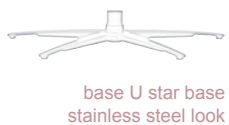

8

bases

5

versions

5

sizes

3

seat comfort

 base H stainless steel	manual	XS W/D/H: 79/102/96 SH/SD: 42/50	 SOFT
 base N stainless steel look	1 motor	S W/D/H: 79/102/96 SH/SD: 44/52	 MED
 base D combi	2 motors	M W/D/H: 79/104/98 SH/SD: 46/54	 PLUS mit Federkern
 base R covered (when using leather, there are seams in the cover due to manufacturing reasons)	1 motor Lift and rise	L W/D/H: 79/106/102 SH/SD: 50/56	 workmanship casual
 base A wood	2 motors Lift and rise	XL W/D/H: 79/112/107 SH/SD: 52/58	

8x5x5x3
600 options

with external storage battery

- storage battery available optionally in silver-coloured or anthracite-grey
- easy-handling through plug-in connection
- an additional storage battery can be reordered
- small, user-friendly loading station

- all easyswing recliners offer an adjustable headrest for comfortable reading, watching TV or sleeping
- all electric variants with side part pocket (LHF)
- all el. versions allow el. headrest adjustment (Z60)
- wooden swivel base available in beech, walnut or wild oak
- to match to 4708 and 4718