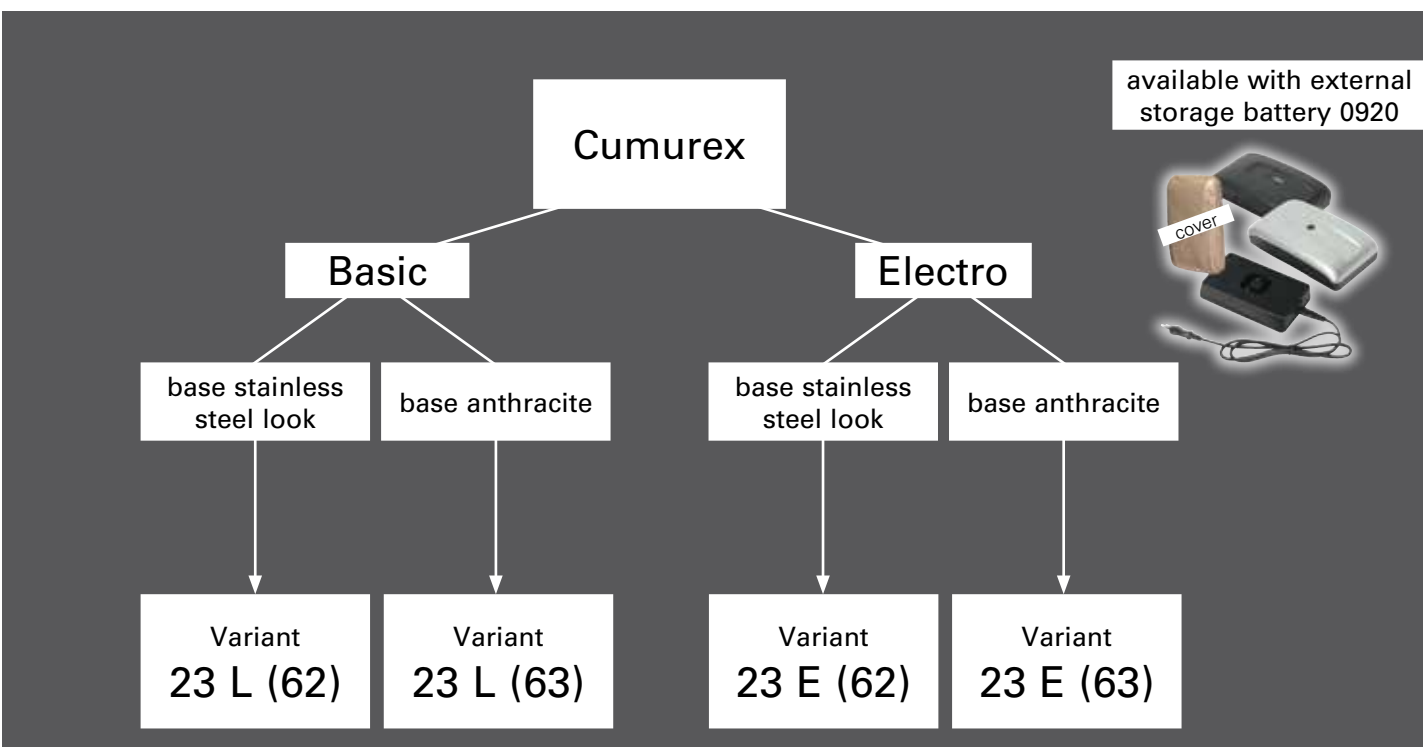

W/D/H:
75/91/87

Cover: 12 Malente silber

Single chair

7700

- not suitable for mohair fabrics
- all electrical variants can be delivered with external storage battery.
- seat optionally in: