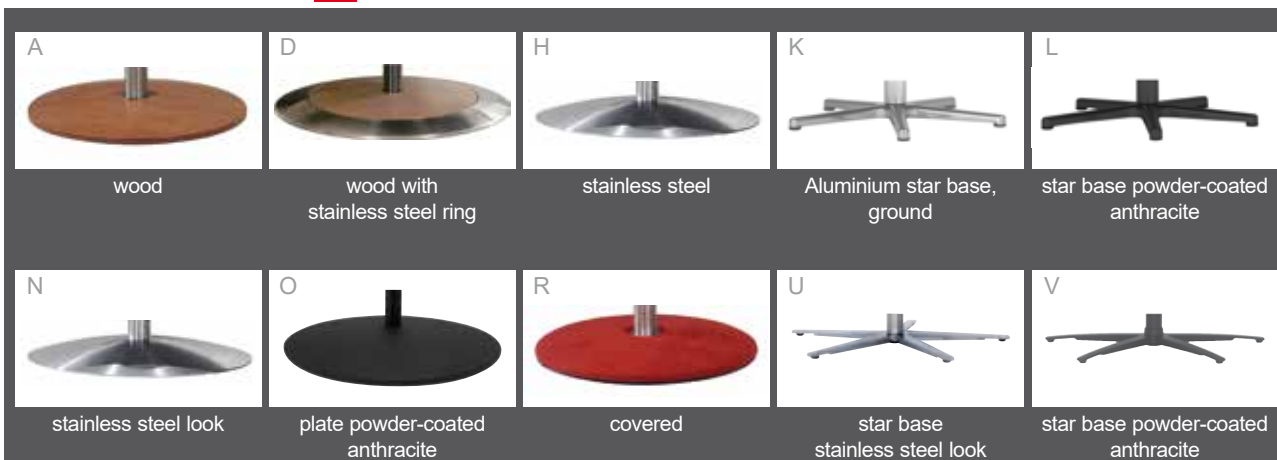

10x5x5x3  
750 options

- storage battery available optionally in silver-coloured or anthracite-grey
- easy-handling through plug-in connection
- an additional storage battery can be reordered
- small, user-friendly loading station

easy ing

The swinging way to relax

7628

- all easyswing recliners offer an adjustable headrest for comfortable reading, watching TV or sleeping.
- all electric variants with side part pocket (LHF)
- wooden swivel base available in beech, walnut or wild oak
- with storage battery see Model 7228
- supplementary equipment:
  - electric headrest adjustment
  - seat- and backrest heating