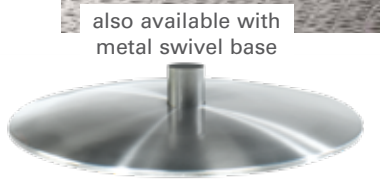

or

- Adjustment by 3 motors:
  - electrical adjustment of backrest
  - electrical adjustment of leg rest
  - electrical adjustment of headrest

- optionally with or without adjustment of height
  - with adjustment of height: seat height 44 cm - 50 cm
  - without adjustment of height: seat height 50 cm with integrated leg rest extension

- automatic lowering of seat on adjustment of leg rest

- swivels 360°

- Chair with star-shaped base „T“ (metal) in the following options:
  - chrome
  - stainless steel
  - powder-coated anthracite
  - powder-coated chianti
  - powder-coated plati

- Chair with round base „N“ (metal) in the following options:
  - chrome
  - stainless steel look

- Supplementary equipment:
  - storage battery
  - lumbar support

- to match Model 4603 (EasyComfort)

B/T/H:  
84/89/106