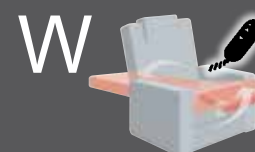

- 2-motors (separate adjustment)
- electrical leg rest adjustment
- electrical backrest adjustment
- heart balance position