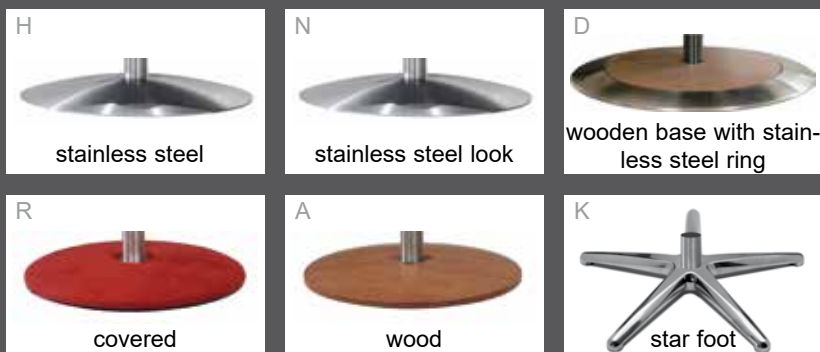

- separately adjustable back- and leg rest by 2 motors
- Seat optionally in:

W/D/H:
81/95/111

Cover:
31 Longlife Soft fels

easy *swing*
The swinging way to relax

with massage 7418

available bases:

High Tech Massage

The exclusive option for ambitious people

- 8-roller technology
- 4 manual massage programs
 - Stroking
 - Kneading
 - Tapping
 - Rolling
- 6 automatic massage programs
 - Shiatsu
 - Relaxation
 - Loosening
 - Vitalising
 - Shoulder massage
 - Stimulation