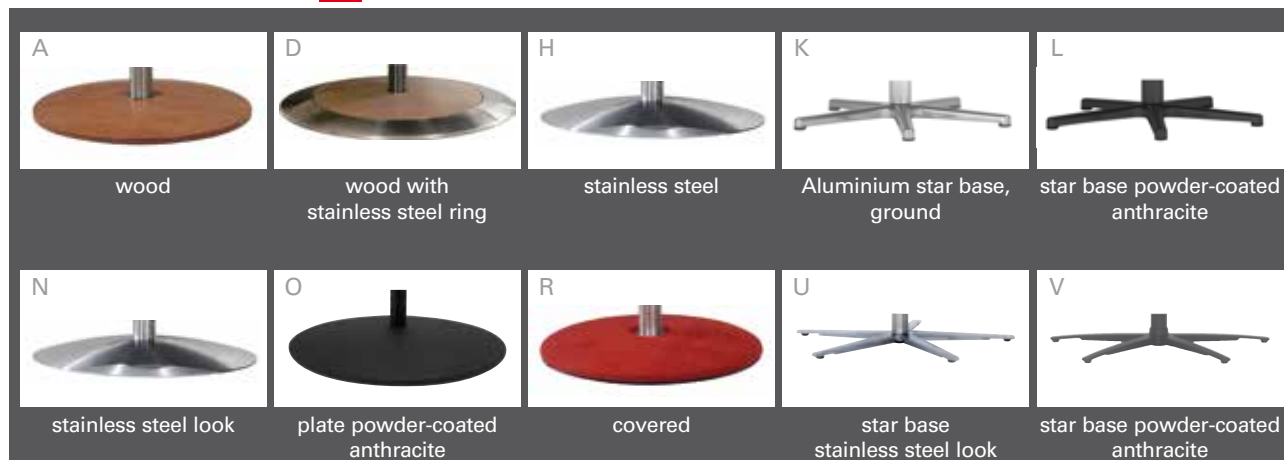

**10**  
bases

**5**  
versions

**5**  
sizes

**3**  
seat comfort

 base A wood	<b>manual</b>	<b>XS</b> W/D/H: 83/88/107 SH/SD: 42/50	 <b>SOFT</b>
 base D combi	<b>1 motor</b>	<b>S</b> W/D/H: 83/88/107 SH/SD: 44/52	 <b>MED</b>
 base H stainless steel	<b>2 motors</b>	<b>M</b> W/D/H: 83/90/109 SH/SD: 46/54	 <b>PLUS</b> mit Federkern
 base N stainless steel look	<b>1 motor</b> <b>Lift and rise</b>	<b>L</b> W/D/H: 83/92/113 SH/SD: 50/56	 contrast stitching possible  workmanship  casual
 base O anthracite	<b>2 motors</b> <b>Lift and rise</b>	<b>XL</b> W/D/H: 83/96/118 SH/SD: 52/58	
 base R covered (when using leather, there are seams in the cover due to manufacturing reasons)			

**10x5x5x3**  
**750 options**

**easy swing**

**7228**

The swinging way to relax

- all easyswing recliners offer an adjustable headrest for comfortable reading, watching TV or sleeping.
- all electric variants with side part pocket (LHF)
- wooden swivel base available in beech, walnut or wild oak with storage battery see Model 7628
- supplementary equipment:
  - electric headrest adjustment
  - seat- and backrest heating