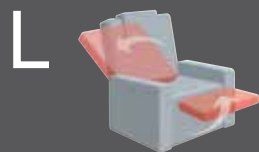

- adjustment by weight shifting
- manual leg rest adjustment
- manual backrest adjustment
- manual headrest adjustment