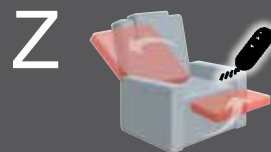

- 2-motors (separate adjustment)
- electrical leg rest adjustment
- electrical backrest adjustment
- manual headrest adjustment