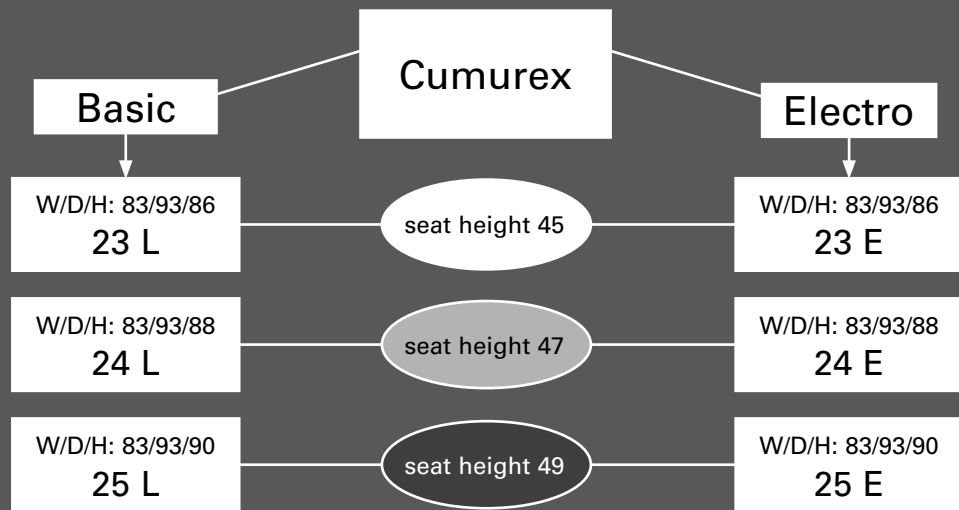

folds out headrest,
adjustable in tilt
angle

fold-out
leg rest

Cover:
31 LLKont zigarre
(with contrast stitching)

base options:

Single chair

7066

- not suitable for mohair fabrics
- all electric variants with side part pocket for manual switch
- seat optionally in:

available with external
storage battery 0920

- star-shaped base optionally in:
- stainless steel look (62)
 - anthracite (powder coated) (63)
 - bronze powder coated (68)