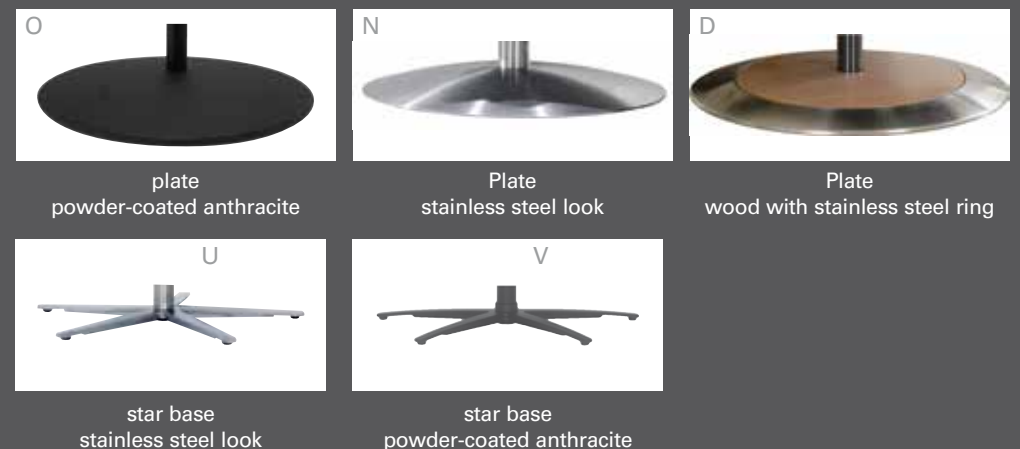

5x4x3x3
180 options

with external storage battery

- storage battery available optionally in silver-coloured or anthracite-grey
- easy-handling through plug-in connection
- an additional storage battery can be reordered
- small, user-friendly loading station

Cover:
24 Longru cola

easy swing

The swinging way to relax

7061
with height adjustment
7081

- headrest adjustment with comfort fitting
- supplementary equipment: electric headrest adjustment
- wooden swivel base available in beech or wild oak
- height adjustment by gas-spring (44 - 50cm) - Model 7081