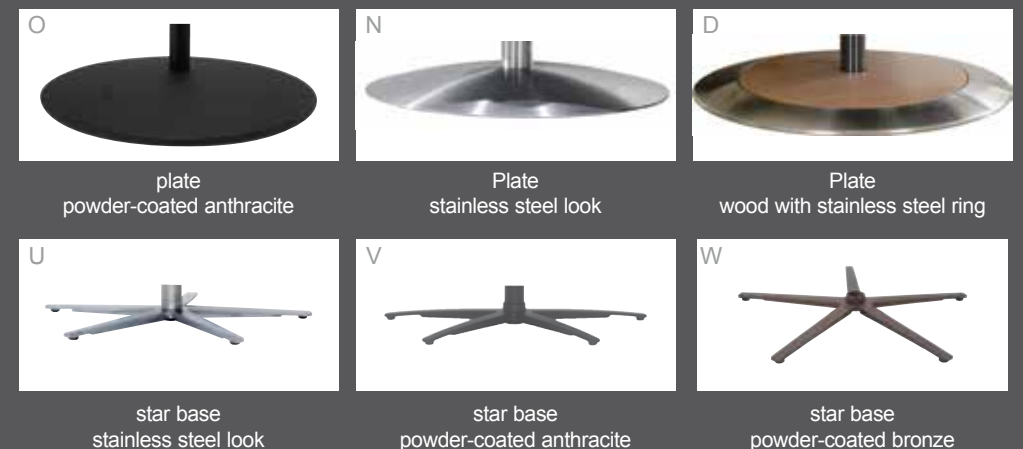

# EASY SWING

**6**

bases

**5**

versions

**4**

sizes

**3**

also available as heavy duty chair up to 160 kg

with external storage battery

- storage battery available optionally in silver-coloured or anthracite-grey
- easy-handling through plug-in connection
- an additional storage battery can be reordered
- small, user-friendly loading station

Cover:  
24 Longlife Rustika azuro

**easy swing**

The swinging way to relax

**7051**

- headrest adjustment with comfort fitting
- wooden swivel base available in beech or wild oak
- with massage see model 7091
- supplementary equipment:
  - electric headrest adjustment
  - seat- and backrest heating
  - massage