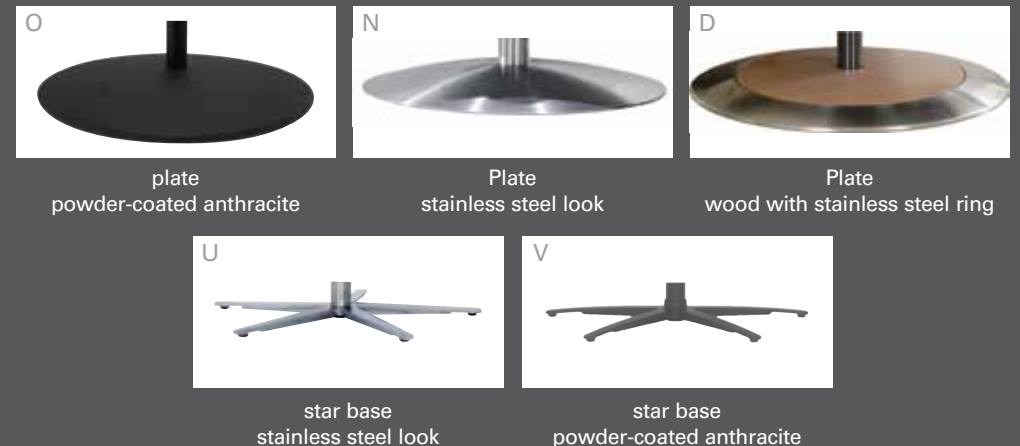

5x4x4x3
240 options

with external storage battery

- storage battery available optionally in silver-coloured or anthracite-grey
- easy-handling through plug-in connection
- an additional storage battery can be reordered
- small, user-friendly loading station

Cover:
24 Longlife Rustika azuro

easy swing

The swinging way to relax

7050

- headrest adjustment with comfort fitting
- supplementary equipment:
 - electric headrest adjustment
 - heating
 - massage
- wooden swivel base available in beech or wild oak