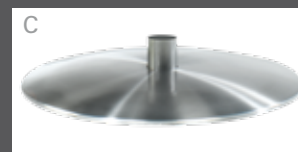

standard features:

- single-stage, manual adjustment of leg rest
- adjustment of headrest
- 360° rotatable wooden base
- flexible Nosag suspension
- integrated leg rest
- backrest adjustable up to lying position

chair is available with upholstered armrests under model no. 7045

extended leg rest

Cover:
22 Longlife Rustika rosso

cosyform[®]
individual

7046 - TECLA

base options:

metal base –
chrome

metal base –
stainless steel look