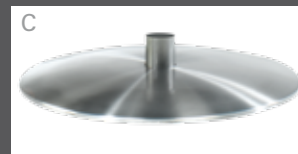

available sizes:

options	width 1			width 2 + 5cm		
	S	M	L	S	M	L
manual adjustment	31	32	33	35	36	37
electric adjustment, 3 motors	51	52	53	55	56	57
	up to 130 kg					

standard features:

- single-stage, manual adjustment of leg rest
- adjustment of headrest
- 360° rotatable wooden base
- flexible Nosag suspension
- integrated leg rest
- backrest adjustable up to lying position

chair is available with chrome armrests under model no. 7046

extended leg rest

Cover: 22 Longlife Rustika rosso

cosyform[®]
individual

7045 - TECLA

base options:

metal base –
chrome

metal base –
stainless steel look

wooden base –
available in various stains

star base –
chrome

metal star base chromed
stainless steel look or
powder-coated anthracite

covered base
(leather or fabric)

wooden swivel ring –
available in various stains