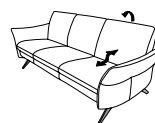

60

W/D/H: 154/92/84
2-Seater

80

W/D/H: 154/92/84
2-Seater

15

W/D/H: 213/92/84
3-Seater

16

01

W/D/H: 75/60/43

CUMUREX-FUNCTION

optionally

man. Cumurex function and
man. fold-out headrest, adjustable in angle of inclination

or

el. Cumurex function and
man. fold-out headrest, adjustable in angle of inclination