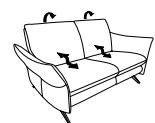

80

W/D/H: 154/92/84
2-Seater