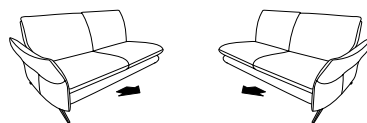

Composition:
19 / 42
Cover:
15 Pivot lind

with metal feet optionally in
stainless steel look brushed or
anthracite (powder-coated)

SELECT®

6902

Composition 81 / 80
in 22 Longlife Soft espresso

Variant 42
recamière with with fold-out headrest

Model plan 6902

the following seat heights are selectable: 43cm, 45cm, 47cm

please refer to the sketch for the position of the Cumurex function!

end elements

firm

65

66

W/D/H: 169/92/84
2.5-seater

with pull-forward function

55

56

W/D/H: 169/92/84
2.5-seater
lying surface: 150x75cm

with integrated corner element

47

48

W/D/H: 92/203/84
open element