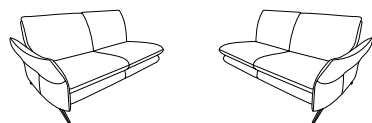

Composition:
19 / 42
Cover:
15 Pivot lind

with metal feet optionally in
stainless steel look brushed or
anthracite (powder-coated)

SELECT®

6902

Composition 81 / 80
in 22 Longlife Soft espresso

Variant 42
recamière with with fold-out headrest

Model plan 6902

the following seat heights are selectable: 43cm, 45cm, 47cm

please refer to the sketch for the position of the Cumurex function!

end elements

firm

65

66

W/D/H: 169/92/84
2.5-seater

with pull-forward function

55

56

W/D/H: 169/92/84
2.5-seater
lying surface: 150x75cm

with integrated corner element

47

48

W/D/H: 92/203/84
open element