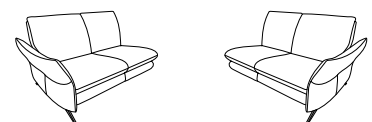

Model plan 6902

the following seat heights are selectable: 43cm, 45cm, 47cm

please refer to the sketch for the position of the Cumurex function!

end elements

firm

65

66

W/D/H: 169/92/84
2.5-seater

with pull-forward function

55

56

W/D/H: 169/92/84
2.5-seater
lying surface: 150x75cm

with integrated corner element

47

48

W/D/H: 92/203/84
open element

with Cumurex function

19

20

W/D/H: 169/92/84
2.5-seater

63

64

W/D/H: 136/92/84
2-seater

45