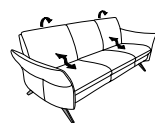

W/D/H: 213/92/84
3-Seater

with pull-forward function

52

W/D/H: 213/92/84
3-Seater
Lying surface: 175x75cm

with Cumurex function

82

W/D/H: 213/92/84
3-Seater

11