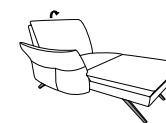

end recamière

41

W/D/H: 93/158/84
with man. fold-out headrest