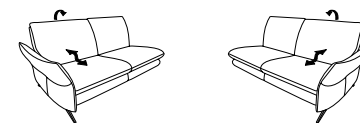

Model plan 6902

the following seat heights are selectable: 43cm, 45cm, 47cm

please refer to the sketch for the position of the Cumurex function!

end elements

firm

65

66

W/D/H: 169/92/84
2.5-seater

with pull-forward function

55

56

W/D/H: 169/92/84
2.5-seater
lying surface: 150x75cm

with integrated corner element

47

48

W/D/H: 92/203/84
open element

with Cumurex function

19

20

W/D/H: 169/92/84
2.5-seater

63

64

W/D/H: 136/92/84
2-seater

45