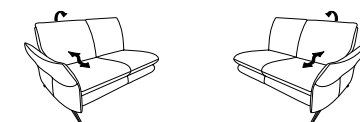

17

18

W/D/H: 136/92/84
2-seater