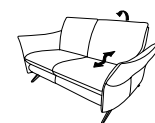

Model plan 6902

the following seat heights are selectable: 43cm, 45cm, 47cm

please refer to the sketch for the position of the Cumurex function!

end elements

firm

65

66

W/D/H: 169/92/84
2.5-seater

with pull-forward function

55

56

W/D/H: 169/92/84
2.5-seater
lying surface: 150x75cm

with integrated corner element

47

48

W/D/H: 92/203/84
open element

with Cumurex function

19

20

W/D/H: 169/92/84
2.5-seater

63

64

W/D/H: 136/92/84
2-seater

45

46

W/D/H: 92/186/84
open element

17

18

W/D/H: 136/92/84
2-seater

sofas

firm

62

W/D/H: 213/92/84
3-Seater

with pull-forward function

52

W/D/H: 213/92/84
3-Seater
Lying surface: 175x75cm

with Cumurex function

82

W/D/H: 213/92/84
3-Seater

11

W/D/H: 154/92/84
2-Seater

12

end recamière

41

W/D/H: 93/158/84
with man. fold-out headrest

42

61

W/D/H: 187/92/84
2.5-Seater

51

W/D/H: 187/92/84
2.5-Seater
Lying surface: 150x75cm

81

W/D/H: 187/92/84
2.5-Seater

13

W/D/H: 187/92/84
2.5-Seater

14

footstool

60

W/D/H: 154/92/84
2-Seater

80

W/D/H: 154/92/84
2-Seater

15

W/D/H: 213/92/84
3-Seater

16

01

W/D/H: 75/60/43

CUMUREX-FUNCTION

optionally

man. Cumurex function and
man. fold-out headrest, adjustable in angle of inclination

or

el. Cumurex function and
man. fold-out headrest, adjustable in angle of inclination