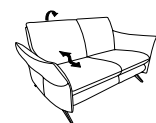

W/D/H: 213/92/84
3-Seater

with pull-forward function

52

W/D/H: 213/92/84
3-Seater
Lying surface: 175x75cm

with Cumurex function

82

W/D/H: 213/92/84
3-Seater

11