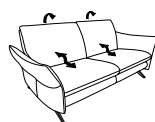

81

W/D/H: 187/92/84
2.5-Seater