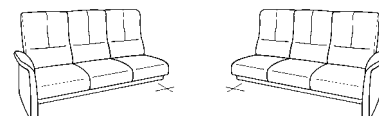

## 6301 corner suite

**85**  
W/D/H: 150/86/96

**83**  
W/D/H: 120/86/96

**77**  
W/D/H: 150/86/96

**65**  
W/D/H: 172/86/96

**63**  
W/D/H: 120/86/96

**47**  
W/D/H: 172/86/96

**45**  
W/D/H: 150/86/96

**89**  
W/D/H: 99/99/96

- not suitable for mohair fabrics
- choose your individual sofa out of 4 different heights

two different heights of armrests

three different feet

- plastic feet
- wooden feet (2cm higher than plastic feet)
- aluminium feet (2cm higher than plastic feet)