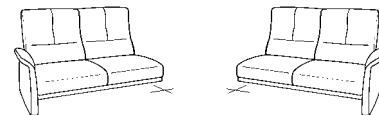

77
W/D/H: 150/86/96