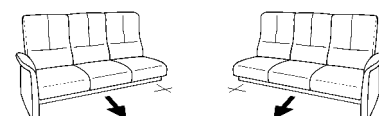

## 6301 corner suite

**85**  
W/D/H: 150/86/96

**83**  
W/D/H: 120/86/96

**77**  
W/D/H: 150/86/96

**65**  
W/D/H: 172/86/96

**63**  
W/D/H: 120/86/96

**47**  
W/D/H: 172/86/96

**45**  
W/D/H: 150/86/96

**89**  
W/D/H: 99/99/96

- not suitable for mohair fabrics
- choose your individual sofa out of 4 different heights

two different heights of armrests

three different feet

- plastic feet
- wooden feet (2cm higher than plastic feet)
- aluminium feet (2cm higher than plastic feet)