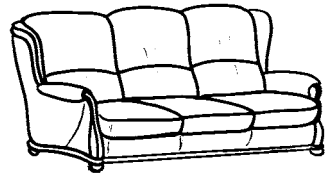

Composition:
61 / 60 / 32 / 01

STIL

5708

sofa 61 and sofa 60
in leather

armchair 32
in leather

Model plan 5708

workmanship

tight

sofas

armchair

footstool

fabric/fabric finish:
The main fabric (fabric 1) is greyed.

61
W/D/H: 195/94/98

32
W/D/H: 84/94/98

01
W/D/H: 57/57/43

60
W/D/H: 142/94/98

- This model is also available with a height adjustable foot (+ 2cm). Please note that regarding this option the armchair comes without castors

not available at element 01

Backrest

Seat optionally in

Back shell cover „real“