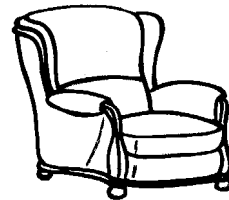

Composition:
61 / 60 / 32 / 01

STIL

5708

sofa 61 and sofa 60
in leather

armchair 32
in leather

Model plan 5708

workmanship

tight

sofas

armchair

footstool

fabric/fabric finish:
The main fabric (fabric 1) is greyed.

61
W/D/H: 195/94/98

32
W/D/H: 84/94/98

01
W/D/H: 57/57/43

60
W/D/H: 142/94/98

- This model is also available with a height adjustable foot (+ 2cm). Please note that regarding this option the armchair comes without castors

not available at element 01

Backrest

Seat optionally in

Back shell cover „real“