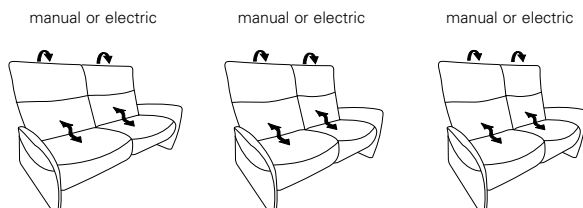

4929 with Wallfree function

with Wallfree function and high back

82
W/D/H: 205/93/105

81
W/D/H: 168/93/105

80
W/D/H: 148/93/105