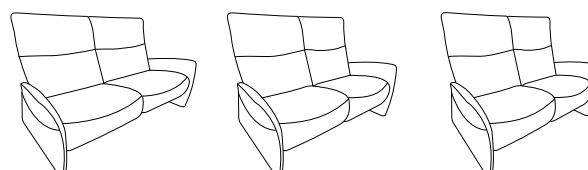

valid for both models:

- not suitable for mohair fabrics
- with saddler seam
- matching side table 0842 for trapezoidal sofas (see table index)
- all electric variants are available with external storage battery.
- all electric variants have a side part pocket with a remote control

4929 with Wallfree function

with Wallfree function and high back

82
W/D/H: 205/93/105

81
W/D/H: 168/93/105

80
W/D/H: 148/93/105

fixed seat - high back

12
W/D/H: 205/93/105

11
W/D/H: 168/93/105