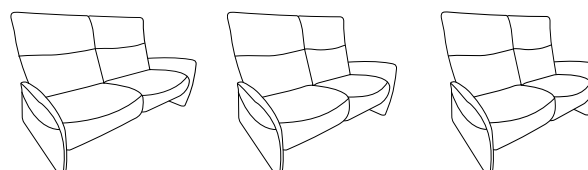

Model 4928, Variant 80
with Cumuly Function

Model 4929, Variant 81
with Wallfree-Function

Model plan 4928 / 4929

the model is optionally available with plastic, wooden or aluminium feet!

4928 with Cumuly function

with Cumuly function and high back

82
W/D/H: 205/93/105

81
W/D/H: 168/93/105

80
W/D/H: 148/93/105

73
W/D/H: 224/107/105

trapezoidal sofa with fold-down middle section

fixed seat - high back

12
W/D/H: 205/93/105

11
W/D/H: 168/93/105

10
W/D/H: 148/93/105

- back adjustment with gas spring for manual version
- all variants with function are equipped with a steplessly adjustable headrest.

only for Model 4928:

- additional equipment for all electrical variants:
 - el. adjustment of headrest (Z60)

valid for both models:

- not suitable for mohair fabrics
- with saddler seam
- matching side table 0842 for trapezoidal sofas (see table index)
- all electric variants are available with external storage battery.
- all electric variants have a side part pocket with a remote control