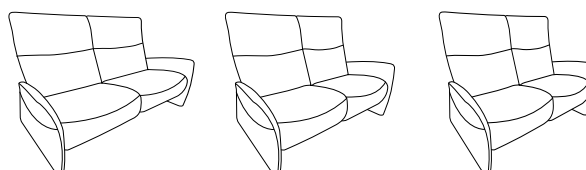

Model 4928, Variant 80
with Cumuly Function

Model 4929, Variant 81
with Wallfree-Function

Model plan 4928 / 4929

the model is optionally available with plastic, wooden or aluminium feet!

4928 with Cumuly function

with Cumuly function and high back

82
W/D/H: 205/93/105

81
W/D/H: 168/93/105

80
W/D/H: 148/93/105

73
W/D/H: 224/107/105

trapezoidal sofa with fold-down middle section

fixed seat - high back

12
W/D/H: 205/93/105

11
W/D/H: 168/93/105

10
W/D/H: 148/93/105

- back adjustment with gas spring for manual version
- all variants with function are equipped with a steplessly adjustable headrest.

only for Model 4928:

- additional equipment for all electrical variants:
 - el. adjustment of headrest (Z60)

valid for both models:

- not suitable for mohair fabrics
- with saddler seam
- matching side table 0842 for trapezoidal sofas (see table index)
- all electric variants are available with external storage battery.
- all electric variants have a side part pocket with a remote control