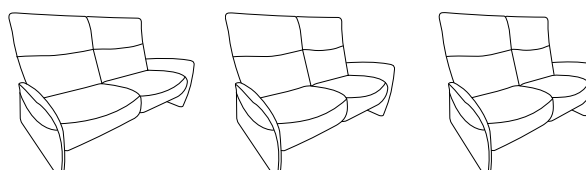

valid for both models:

- not suitable for mohair fabrics
- with saddler seam
- matching side table 0842 for trapezoidal sofas (see table index)
- all electric variants are available with external storage battery.
- all electric variants have a side part pocket with a remote control

4929 with Wallfree function

with Wallfree function and high back

82
W/D/H: 205/93/105

81
W/D/H: 168/93/105

80
W/D/H: 148/93/105

fixed seat - high back

12
W/D/H: 205/93/105

11
W/D/H: 168/93/105