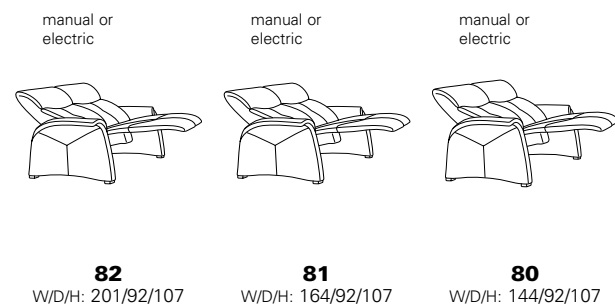

4927 with Wallfree function

with Wallfree Function and high back

fixed seat - high back

- back adjustment with gas spring for manual version
- all variants with function are equipped with a steplessly adjustable headrest.

only for Model 4927:

- additional equipment for all electrical variants:
  - el. adjustment of headrest (Z60)
  - el. seat tilt adjustment (Z87)
  - el. adjustment of headrest + el. seat tilt adjustment (Z89)

Backrest

Seat optionally in

Back shell cover „real“

visible wooden elements in

High back

superlastic **superlastic soft** **superlastic med** **superlastic plus** COMO Federkern

43 beech (colour as per the stain colour chart)

58 wild oak (stain 017, 617, 681)