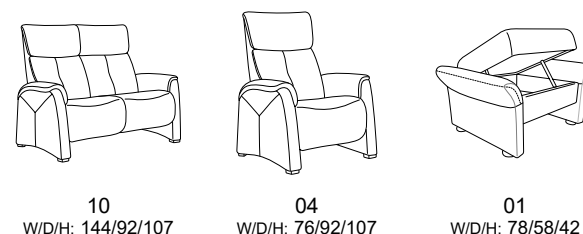

only for Model 4926:

- additional equipment for all electrical variants:
 - el. adjustment of headrest (Z60)

valid for both models:

- not suitable for striped, checkered, mohair and pattern fabrics
- all electric variants with side part pocket and remote control
- all electric variants are available with external storage battery.

4927 with Wallfree function

with Wallfree Function and high back

fixed seat - high back

- back adjustment with gas spring for manual version
- all variants with function are equipped with a steplessly adjustable headrest.