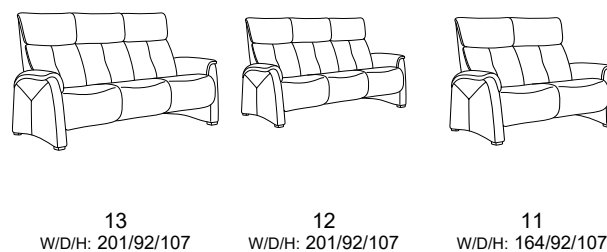

with wooden feet

4926 with Cumuly function

with Cumuly function and high back

fixed seat - high back

- back adjustment with gas spring for manual version
- all variants with function are equipped with a steplessly adjustable headrest.

only for Model 4926:

- additional equipment for all electrical variants:
 - el. adjustment of headrest (Z60)

valid for both models:

- not suitable for striped, checkered, mohair and pattern fabrics
- all electric variants with side part pocket and remote control
- all electric variants are available with external storage battery.

4927 with Wallfree function

with Wallfree Function and high back

fixed seat - high back

- back adjustment with gas spring for manual version
- all variants with function are equipped with a steplessly adjustable headrest.