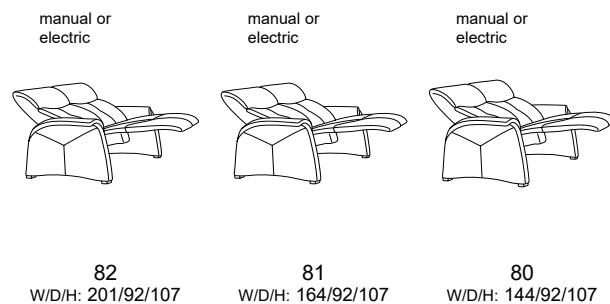

only for Model 4926:

- additional equipment for all electrical variants:
 - el. adjustment of headrest (Z60)

valid for both models:

- not suitable for striped, checkered, mohair and pattern fabrics
- all electric variants with side part pocket and remote control
- all electric variants are available with external storage battery.

4927 with Wallfree function

with Wallfree Function and high back

fixed seat - high back

- back adjustment with gas spring for manual version
- all variants with function are equipped with a steplessly adjustable headrest.