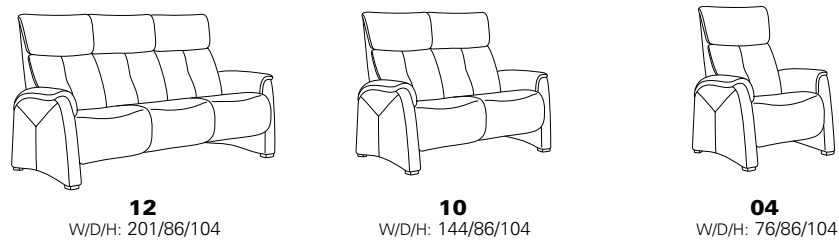

matching
Cumuly
7878

side table 0870

Composition:
72 / 0870 / 7878
Cover:
33 Longlife Soft jasmin

CUMULY -MINI-

matching model in Maxi version 4978

4878

matching
Zerostress recliner
7037

Variant 12/80
in 33 Longlife Soft anthrazit

Variant 80
with Cumuly function

Model plan 4878

with Cumuly function and high back

variant 72: the backrest can be adjusted to a table by lowering the back and the rest of the back can be folded backwards

gas sprung back
headrest steplessly adjustable in angle of inclination

fixed seat - high back

footstool

01
W/D/H: 78/58/42

- Not suitable for striped, checkered, mohair and pattern fabrics
- especially suitable for smaller persons, as this model has a low seat height and seat depth. Under 4978 this model is also available as MAXI version:

Mini 4878:

- 4878: - seat height: 42 cm
- seat depth: 46 cm

Maxi 4978:

- 4978: - seat height: 44 cm
- seat depth: 51 cm

- matching Cumuly recliner 7878
- matching Zerostress recliner 7037

Backrest

Seat optionally in