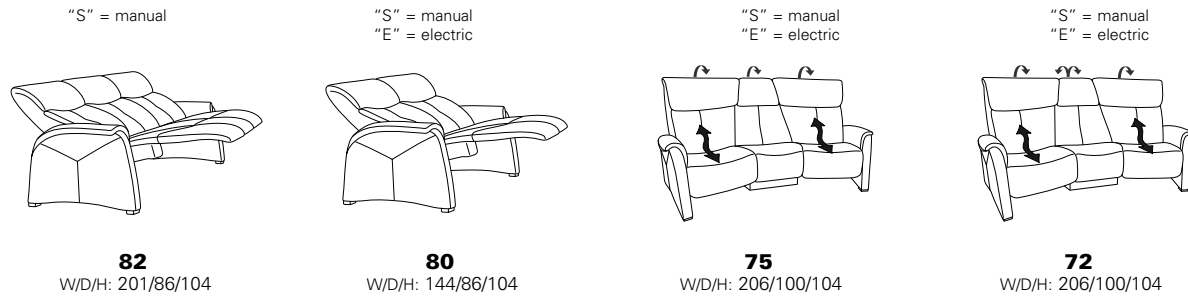

matching
Cumuly
7878

side table 0870

Composition:
72 / 0870 / 7878
Cover:
33 Longlife Soft jasmin

CUMULY -MINI-

matching model in Maxi version 4978

4878

matching
Zerostress recliner
7037

Variant 12/80
in 33 Longlife Soft anthrazit

Variant 80
with Cumuly function

Model plan 4878

with Cumuly function and high back

variant 72: the backrest can be adjusted to a table by lowering the back and the rest of the back can be folded backwards

gas sprung back
headrest steplessly adjustable in angle of inclination

fixed seat - high back

footstool

01
W/D/H: 78/58/42

- Not suitable for striped, checkered, mohair and pattern fabrics
- especially suitable for smaller persons, as this model has a low seat height and seat depth. Under 4978 this model is also available as MAXI version:

Mini 4878:

- 4878: - seat height: 42 cm
- seat depth: 46 cm

Maxi 4978:

- 4978: - seat height: 44 cm
- seat depth: 51 cm

- matching Cumuly recliner 7878
- matching Zerostress recliner 7037

Backrest

Seat optionally in