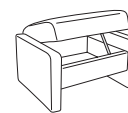

Lift & rise armchair with Cumuly function
with covered arms & casters

W: 77 x D: 94 x H: 103 cm

3 seater sofa with Cumuly function
with wooden arms

also available with electric motor
W: 202 x D: 91 x H: 107 cm

2.5 seater sofa with Cumuly function
with wooden arms

also available with electric motor
W: 165 x D: 91 x H: 107 cm

2 seater sofa with Cumuly function
with wooden arms

also available with electric motor
W: 145 x D: 91 x H: 107 cm

Armchair with Cumuly function
with wooden arms

also available with electric motor
Lg: W: 81 x D: 91 x H: 107 cm
Sm: W: 77 x D: 91 x H: 107 cm

Adjustable storage footstool

W: 65 x D: 53 x H: 42 cm

For more detailed information and prices please contact your local stockist.