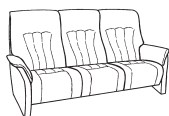

3 seater sofa with Cumuly function

also available with electric motor
W: 211 x D: 90 x H: 107 cm

2.5 seater sofa with Cumuly function

also available with electric motor
W: 174 x D: 90 x H: 107 cm

2 seater sofa with Cumuly function

also available with electric motor
W: 154 x D: 90 x H: 107 cm

Armchair with Cumuly function

also available with electric motor
Lg: W: 90 x D: 90 x H: 109 cm
Sm: W: 86 x D: 90 x H: 109 cm

Curved sofa with Cumuly function and table

also available with electric motor
W: 236 x D: 104 x H: 107 cm
total width reclined 244 cm

3 seater sofa - with high fixed back

W: 211 x D: 90 x H: 107 cm

2.5 seater sofa - with high fixed back

W: 174 x D: 90 x H: 107 cm

2 seater sofa - with high fixed back

W: 154 x D: 90 x H: 107 cm

Lift & rise power armchair with Cumuly function and casters also available

W: 85 x D: 94 x H: 105 cm

Adjustable storage footstool

W: 68 x D: 53 x H: 40 cm