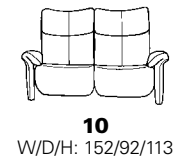

Composition:  
10 / 82  
Cover:  
24 Longlife Rustika zucker

**CUMULY**

4309

matching EasySwing  
recliner model 7317

the Wallfree function needs a wall clearance of only 16  
cm. The function is mainly effecting a forward motion.

# Model plan 4309

sofas with Wallfree function	sofas without Wallfree function	armchair fixed	footstool
------------------------------	---------------------------------	----------------	-----------

- all variants with Wallfree mechanism are equipped with a steplessly adjustable headrest
- leg rest and headrest are separately adjustable at electrical variants
- matching EasySwing recliner model 7317