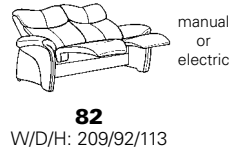

Composition:  
10 / 82  
Cover:  
24 Longlife Rustika zucker

**CUMULY**

4309

matching EasySwing  
recliner model 7317

the Wallfree function needs a wall clearance of only 16  
cm. The function is mainly effecting a forward motion.

# Model plan 4309

sofas with Wallfree function	sofas without Wallfree function	armchair fixed	footstool
------------------------------	---------------------------------	----------------	-----------

- all variants with Wallfree mechanism are equipped with a steplessly adjustable headrest
- leg rest and headrest are separately adjustable at electrical variants
- matching EasySwing recliner model 7317