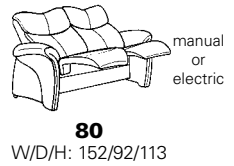

Composition:  
10 / 82  
Cover:  
24 Longlife Rustika zucker

**CUMULY**

4309

matching EasySwing  
recliner model 7317

the Wallfree function needs a wall clearance of only 16  
cm. The function is mainly effecting a forward motion.

# Model plan 4309

sofas with Wallfree function	sofas without Wallfree function	armchair fixed	footstool
------------------------------	---------------------------------	----------------	-----------

- all variants with Wallfree mechanism are equipped with a steplessly adjustable headrest
- leg rest and headrest are separately adjustable at electrical variants
- matching EasySwing recliner model 7317