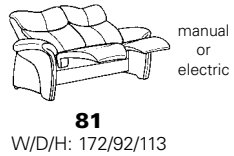

Composition:  
10 / 82  
Cover:  
24 Longlife Rustika zucker

**CUMULY**

4309

matching EasySwing  
recliner model 7317

the Wallfree function needs a wall clearance of only 16  
cm. The function is mainly effecting a forward motion.

# Model plan 4309

sofas with Wallfree function	sofas without Wallfree function	armchair fixed	footstool
------------------------------	---------------------------------	----------------	-----------

- all variants with Wallfree mechanism are equipped with a steplessly adjustable headrest
- leg rest and headrest are separately adjustable at electrical variants
- matching EasySwing recliner model 7317