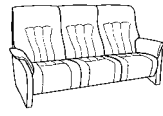

# CUMULY

4213

variant 73 with Cumuly function, retractable backrest with rack in the middle back.  
When the rack is opened the rest of the backrest can be folded backwards.

Variant 80  
with Cumuly function

## sofas with Cumuly function

**82**  
W/D/H: 211/90/107

**81**  
W/D/H: 174/90/107

**80**  
W/D/H: 154/90/107

## sofas fixed seat

**12**  
W/D/H: 211/90/107

**11**  
W/D/H: 174/90/107

**10**  
W/D/H: 154/90/107