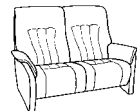

# CUMULY

4213

variant 73 with Cumuly function, retractable backrest with rack in the middle back.  
When the rack is opened the rest of the backrest can be folded backwards.

Variant 80  
with Cumuly function

## sofas with Cumuly function

**82**  
W/D/H: 211/90/107

**81**  
W/D/H: 174/90/107

**80**  
W/D/H: 154/90/107

## sofas fixed seat

**12**  
W/D/H: 211/90/107

**11**  
W/D/H: 174/90/107

**10**  
W/D/H: 154/90/107