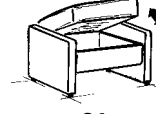

Model plan 4203

sofas with Cumuly function

82
W/D/H: 212/92/92

81
W/D/H: 175/92/92

80
W/D/H: 155/92/92

sofas fixed seat

12
W/D/H: 212/92/92

11
W/D/H: 175/92/92

10
W/D/H: 155/92/92

trapezoidal sofa with Cumuly function and table

75
W/D/H: 223/106/92

manual

footstool

01
W/D/H: 65/53/42

- not suitable for mohair fabrics
- the lumbar cushion of variants 82, 81, 80 and 75 becomes a headrest as soon as the backrest is opened. It is also adjustable in inclination.
- matching table 0842 for trapezoidal sofa (pls. see table index)