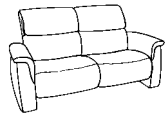

Composition:
10 / 75
Cover:
24 Longlife Rustika safran

CUMULY

4203

Cumuly function
on both sides.

hinged backrest with rack in the centre seat

by folding up the headboard, the lumbar
support becomes the headrest

Model plan 4203

sofas with Cumuly function

82
W/D/H: 212/92/92

81
W/D/H: 175/92/92

80
W/D/H: 155/92/92

sofas fixed seat

12
W/D/H: 212/92/92

11
W/D/H: 175/92/92

10
W/D/H: 155/92/92

trapezoidal sofa with Cumuly function and table

75
W/D/H: 223/106/92

manual

footstool

01
W/D/H: 65/53/42

- not suitable for mohair fabrics
- the lumbar cushion of variants 82, 81, 80 and 75 becomes a headrest as soon as the backrest is opened. It is also adjustable in inclination.
- matching table 0842 for trapezoidal sofa (pls. see table index)