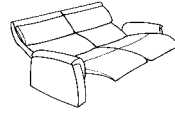

Composition:
10 / 75
Cover:
24 Longlife Rustika safran

CUMULY

4203

Cumuly function
on both sides.

hinged backrest with rack in the centre seat

by folding up the headboard, the lumbar
support becomes the headrest

Model plan 4203

sofas with Cumuly function

82
W/D/H: 212/92/92

81
W/D/H: 175/92/92

80
W/D/H: 155/92/92

sofas fixed seat

12
W/D/H: 212/92/92

11
W/D/H: 175/92/92

10
W/D/H: 155/92/92

trapezoidal sofa with Cumuly function and table

75
W/D/H: 223/106/92

manual

footstool

01
W/D/H: 65/53/42

- not suitable for mohair fabrics
- the lumbar cushion of variants 82, 81, 80 and 75 becomes a headrest as soon as the backrest is opened. It is also adjustable in inclination.
- matching table 0842 for trapezoidal sofa (pls. see table index)