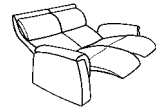

Composition:
10 / 75
Cover:
24 Longlife Rustika safran

CUMULY

4203

Cumuly function
on both sides.

hinged backrest with rack in the centre seat

by folding up the headboard, the lumbar
support becomes the headrest

Model plan 4203

sofas with Cumuly function

82
W/D/H: 212/92/92

81
W/D/H: 175/92/92

80
W/D/H: 155/92/92

sofas fixed seat

12
W/D/H: 212/92/92

11
W/D/H: 175/92/92