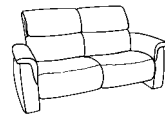

Composition:
10 / 75
Cover:
24 Longlife Rustika safran

CUMULY

4203

Cumuly function
on both sides.

hinged backrest with rack in the centre seat

by folding up the headboard, the lumbar
support becomes the headrest

Model plan 4203

sofas with Cumuly function

82
W/D/H: 212/92/92

81
W/D/H: 175/92/92

80
W/D/H: 155/92/92

sofas fixed seat

12
W/D/H: 212/92/92

11
W/D/H: 175/92/92

10
W/D/H: 155/92/92

trapezoidal sofa with Cumuly function and table

75
W/D/H: 223/106/92

manual

footstool

01
W/D/H: 65/53/42

- not suitable for mohair fabrics
- the lumbar cushion of variants 82, 81, 80 and 75 becomes a headrest as soon as the backrest is opened. It is also adjustable in inclination.
- matching table 0842 for trapezoidal sofa (pls. see table index)