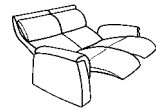

Composition:
10 / 75
Cover:
24 Longlife Rustika safran

CUMULY

4203

Cumuly function
on both sides.

hinged backrest with rack in the centre seat

by folding up the headboard, the lumbar
support becomes the headrest

Model plan 4203

sofas with Cumuly function

82
W/D/H: 212/92/92

81
W/D/H: 175/92/92

80
W/D/H: 155/92/92

sofas fixed seat

12
W/D/H: 212/92/92

11
W/D/H: 175/92/92

10
W/D/H: 155/92/92

trapezoidal sofa with Cumuly function and table

75
W/D/H: 223/106/92

manual

footstool

01
W/D/H: 65/53/42

- not suitable for mohair fabrics
- the lumbar cushion of variants 82, 81, 80 and 75 becomes a headrest as soon as the backrest is opened. It is also adjustable in inclination.
- matching table 0842 for trapezoidal sofa (pls. see table index)