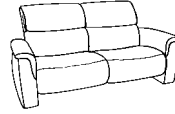

Composition:
10 / 75
Cover:
24 Longlife Rustika safran

CUMULY

4203

Cumuly function
on both sides.

hinged backrest with rack in the centre seat

by folding up the headboard, the lumbar
support becomes the headrest

Model plan 4203

sofas with Cumuly function

82
W/D/H: 212/92/92

81
W/D/H: 175/92/92

80
W/D/H: 155/92/92

sofas fixed seat

12
W/D/H: 212/92/92

11
W/D/H: 175/92/92

10
W/D/H: 155/92/92

trapezoidal sofa with Cumuly function and table

75
W/D/H: 223/106/92

manual

footstool

01
W/D/H: 65/53/42

- not suitable for mohair fabrics
- the lumbar cushion of variants 82, 81, 80 and 75 becomes a headrest as soon as the backrest is opened. It is also adjustable in inclination.
- matching table 0842 for trapezoidal sofa (pls. see table index)