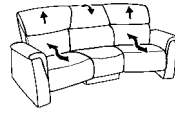

Model plan 4203

sofas with Cumuly function

82
W/D/H: 212/92/92

81
W/D/H: 175/92/92

80
W/D/H: 155/92/92

sofas fixed seat

12
W/D/H: 212/92/92

11
W/D/H: 175/92/92

10
W/D/H: 155/92/92

trapezoidal sofa with Cumuly function and table

75
W/D/H: 223/106/92

manual

footstool

01
W/D/H: 65/53/42

- not suitable for mohair fabrics
- the lumbar cushion of variants 82, 81, 80 and 75 becomes a headrest as soon as the backrest is opened. It is also adjustable in inclination.
- matching table 0842 for trapezoidal sofa (pls. see table index)