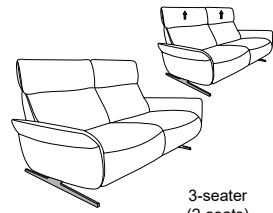

side panel optionally in full upholstery or exposed wood

Composition:
82 / 81
Cover:
27 Leonessa desert

with metal skids optionally in stainless steel look brushed or anthracite (powder-coated)

CUMULY *comfort.*

- with Cumuly comfort function = 4150
- with Wall-Free function = 4151

4151

height adjustable headrest

Variant 81
with Wall-free function

matching Easy Swing 7150

Model plan 4151

available in two seat heights:
44 and 46 cm
Indicated dimensions apply to seat height
of 44 cm.

sofas fixed (optionally with or without adjustable headrests)

sofas with Wall-Free Function

3-seater
(2 seats)
12
W/D/H: 204/87/95

2 1/2-seater
11
W/D/H: 167/87/95

2-seater
10
W/D/H: 147/87/95

manual or
electric
3-seater
(2 seats)
82
W/D/H: 204/87/95

manual or
electric
2 1/2-seater
81
W/D/H: 167/87/95

manual or
electric
2-seater
80
W/D/H: 147/87/95

Backrest

Seat
optionally in

Back shell
cover „real“

High back

visible wooden
elements in:

all electrical
elements can be
operated with
rechargeable
batteries!