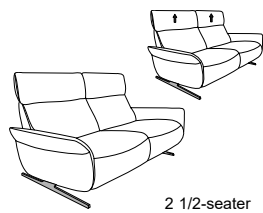

side panel optionally in full upholstery or exposed wood

Composition:
82 / 81
Cover:
27 Leonessa desert

with metal skids optionally in stainless steel look brushed or anthracite (powder-coated)

CUMULY *comfort.*

- with Cumuly comfort function = 4150
- with Wall-Free function = 4151

4151

height adjustable headrest

Variant 81
with Wall-free function

matching Easy Swing 7150

Model plan 4151

available in two seat heights:
44 and 46 cm
Indicated dimensions apply to seat height
of 44 cm.

sofas fixed (optionally with or without adjustable headrests)

sofas with Wall-Free Function

3-seater
(2 seats)
12
W/D/H: 204/87/95

2 1/2-seater
11
W/D/H: 167/87/95

2-seater
10
W/D/H: 147/87/95

manual or
electric
3-seater
(2 seats)
82
W/D/H: 204/87/95

manual or
electric
2 1/2-seater
81
W/D/H: 167/87/95

manual or
electric
2-seater
80
W/D/H: 147/87/95

Backrest

Seat
optionally in

Back shell
cover „real“

High back

visible wooden
elements in:

all electrical
elements can be
operated with
rechargeable
batteries!