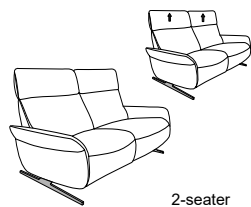

side panel optionally in full upholstery or exposed wood

Composition:
82 / 81
Cover:
27 Leonessa desert

with metal skids optionally in stainless steel look brushed or anthracite (powder-coated)

CUMULY *comfort.*

- with Cumuly comfort function = 4150
- with Wall-Free function = 4151

4151

height adjustable headrest

Variant 81
with Wall-free function

matching Easy Swing 7150

Model plan 4151

available in two seat heights:
44 and 46 cm
Indicated dimensions apply to seat height
of 44 cm.

sofas fixed (optionally with or without adjustable headrests)

sofas with Wall-Free Function

3-seater
(2 seats)
12
W/D/H: 204/87/95

2 1/2-seater
11
W/D/H: 167/87/95

2-seater
10
W/D/H: 147/87/95

manual or
electric
3-seater
(2 seats)
82
W/D/H: 204/87/95

manual or
electric
2 1/2-seater
81
W/D/H: 167/87/95

manual or
electric
2-seater
80
W/D/H: 147/87/95

Backrest

Seat
optionally in

Back shell
cover „real“

High back

visible wooden
elements in:

all electrical
elements can be
operated with
rechargeable
batteries!