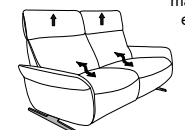

- with Cumuly comfort function = 4150
- with Wall-Free function = 4151

4151

height adjustable headrest

Variant 81
with Wall-free function

matching Easy Swing 7150

Model plan 4151

available in two seat heights:
44 and 46 cm
Indicated dimensions apply to seat height
of 44 cm.

sofas fixed (optionally with or without adjustable headrests)

sofas with Wall-Free Function

3-seater
(2 seats)
12
W/D/H: 204/87/95

2 1/2-seater
11
W/D/H: 167/87/95

2-seater
10
W/D/H: 147/87/95

manual or
electric
3-seater
(2 seats)
82
W/D/H: 204/87/95

manual or
electric
2 1/2-seater
81
W/D/H: 167/87/95

manual or
electric
2-seater
80
W/D/H: 147/87/95

Backrest

Seat
optionally in

Back shell
cover „real“

High back

visible wooden
elements in:

all electrical
elements can be
operated with
rechargeable
batteries!