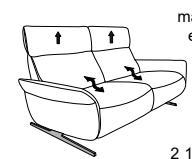

- with Cumuly comfort function = 4150
- with Wall-Free function = 4151

4151

height adjustable headrest

Variant 81
with Wall-free function

matching Easy Swing 7150

Model plan 4151

available in two seat heights:
44 and 46 cm
Indicated dimensions apply to seat height
of 44 cm.

sofas fixed (optionally with or without adjustable headrests)

sofas with Wall-Free Function

3-seater
(2 seats)
12
W/D/H: 204/87/95

2 1/2-seater
11
W/D/H: 167/87/95

2-seater
10
W/D/H: 147/87/95

manual or
electric
3-seater
(2 seats)
82
W/D/H: 204/87/95

manual or
electric
2 1/2-seater
81
W/D/H: 167/87/95

manual or
electric
2-seater
80
W/D/H: 147/87/95

Backrest

Seat
optionally in

Back shell
cover „real“

High back

visible wooden
elements in:

all electrical
elements can be
operated with
rechargeable
batteries!