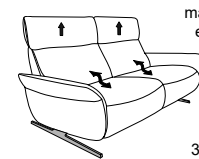

side panel optionally in full upholstery or exposed wood

Composition:
82 / 81
Cover:
27 Leonessa desert

with metal skids optionally in stainless steel look brushed or anthracite (powder-coated)

CUMULY *comfort.*

- with Cumuly comfort function = 4150
- with Wall-Free function = 4151

4151

height adjustable headrest

Variant 81
with Wall-free function

matching Easy Swing 7150

Model plan 4151

available in two seat heights:
44 and 46 cm
Indicated dimensions apply to seat height
of 44 cm.

sofas fixed (optionally with or without adjustable headrests)

sofas with Wall-Free Function

3-seater
(2 seats)
12
W/D/H: 204/87/95

2 1/2-seater
11
W/D/H: 167/87/95

2-seater
10
W/D/H: 147/87/95

manual or
electric
3-seater
(2 seats)
82
W/D/H: 204/87/95

manual or
electric
2 1/2-seater
81
W/D/H: 167/87/95

manual or
electric
2-seater
80
W/D/H: 147/87/95

Backrest

Seat
optionally in

Back shell
cover „real“

High back

visible wooden
elements in:

all electrical
elements can be
operated with
rechargeable
batteries!