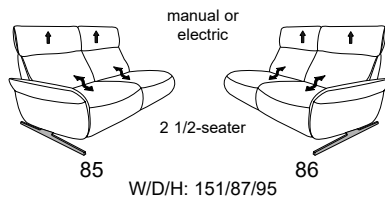

side panel optionally in full upholstery or exposed wood

Composition:
82 / 81
Cover:
27 Leonessa desert

with metal skids optionally in stainless steel look brushed or anthracite (powder-coated)

CUMULY *comfort.*

- with Cumuly comfort function = 4150
- mit Wall-Free function = 4151

4150

composition 87/30
in 27 Eleganza elfenbein
visible wood in wild oak

Variant 81
with Cumuly-Comfort function

matching Easy Swing 7150

Model plan 4150

available in two seat heights:
44 and 46 cm
Indicated dimensions apply to seat height
of 44 cm.

end elements with Cumuly comfort function

sofas fixed (optionally with or without adjustable headrests)