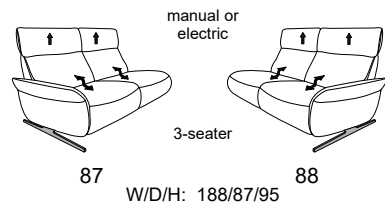

side panel optionally in full upholstery or exposed wood

Composition:
82 / 81
Cover:
27 Leonessa desert

with metal skids optionally in stainless steel look brushed or anthracite (powder-coated)

CUMULY *comfort.*

- with Cumuly comfort function = 4150
- mit Wall-Free function = 4151

4150

composition 87/30
in 27 Eleganza elfenbein
visible wood in wild oak

Variant 81
with Cumuly-Comfort function

matching Easy Swing 7150

Model plan 4150

available in two seat heights:
44 and 46 cm
Indicated dimensions apply to seat height
of 44 cm.

end elements with Cumuly comfort function

sofas fixed (optionally with or without adjustable headrests)