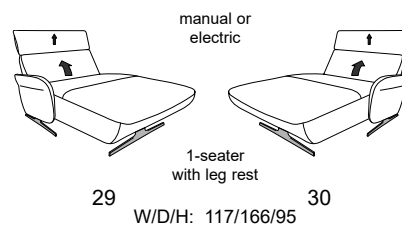

recamiere with function