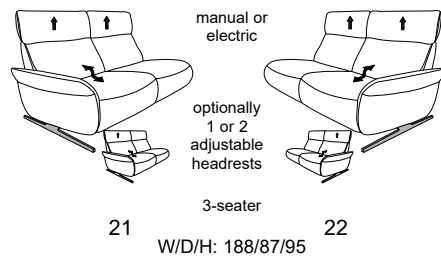

side panel optionally in full upholstery or exposed wood

Composition:
82 / 81
Cover:
27 Leonessa desert

with metal skids optionally in stainless steel look brushed or anthracite (powder-coated)

CUMULY *comfort.*

- with Cumuly comfort function = 4150
- mit Wall-Free function = 4151

4150

composition 87/30
in 27 Eleganza elfenbein
visible wood in wild oak

Variant 81
with Cumuly-Comfort function

matching Easy Swing 7150

Model plan 4150

available in two seat heights:
44 and 46 cm
Indicated dimensions apply to seat height
of 44 cm.

end elements with Cumuly comfort function

sofas fixed (optionally with or without adjustable headrests)