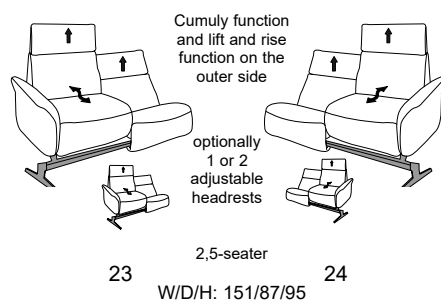

side panel optionally in full upholstery or exposed wood

Composition:
82 / 81
Cover:
27 Leonessa desert

with metal skids optionally in stainless steel look brushed or anthracite (powder-coated)

CUMULY *comfort.*

- with Cumuly comfort function = 4150
- mit Wall-Free function = 4151

4150

composition 87/30
in 27 Eleganza elfenbein
visible wood in wild oak

Variant 81
with Cumuly-Comfort function

matching Easy Swing 7150

Model plan 4150

available in two seat heights:
44 and 46 cm
Indicated dimensions apply to seat height
of 44 cm.

end elements with Cumuly comfort function

sofas fixed (optionally with or without adjustable headrests)