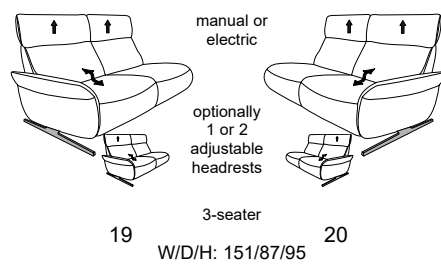

side panel optionally in full upholstery or exposed wood

Composition:
82 / 81
Cover:
27 Leonessa desert

with metal skids optionally in stainless steel look brushed or anthracite (powder-coated)

CUMULY *comfort.*

- with Cumuly comfort function = 4150
- mit Wall-Free function = 4151

4150

composition 87/30
in 27 Eleganza elfenbein
visible wood in wild oak

Variant 81
with Cumuly-Comfort function

matching Easy Swing 7150

Model plan 4150

available in two seat heights:
44 and 46 cm
Indicated dimensions apply to seat height
of 44 cm.

end elements with Cumuly comfort function

sofas fixed (optionally with or without adjustable headrests)