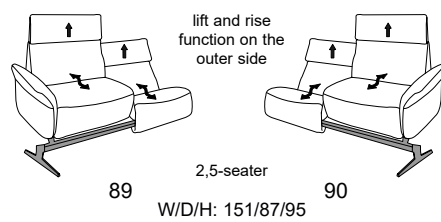

side panel optionally in full upholstery or exposed wood

Composition:
82 / 81
Cover:
27 Leonessa desert

with metal skids optionally in stainless steel look brushed or anthracite (powder-coated)

CUMULY *comfort.*

- with Cumuly comfort function = 4150
- mit Wall-Free function = 4151

4150

composition 87/30
in 27 Eleganza elfenbein
visible wood in wild oak

Variant 81
with Cumuly-Comfort function

matching Easy Swing 7150

Model plan 4150

available in two seat heights:
44 and 46 cm
Indicated dimensions apply to seat height
of 44 cm.

end elements with Cumuly comfort function

sofas fixed (optionally with or without adjustable headrests)