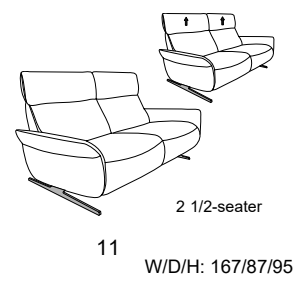

side panel optionally in full upholstery or exposed wood

Composition:
82 / 81
Cover:
27 Leonessa desert

with metal skids optionally in stainless steel look brushed or anthracite (powder-coated)

CUMULY *comfort.*

- with Cumuly comfort function = 4150
- mit Wall-Free function = 4151

4150

composition 87/30
in 27 Eleganza elfenbein
visible wood in wild oak

Variant 81
with Cumuly-Comfort function

matching Easy Swing 7150

Model plan 4150

available in two seat heights:
44 and 46 cm
Indicated dimensions apply to seat height
of 44 cm.

end elements with Cumuly comfort function

sofas fixed (optionally with or without adjustable headrests)