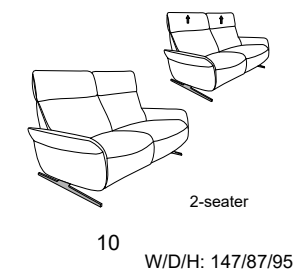

side panel optionally in full upholstery or exposed wood

Composition:
82 / 81
Cover:
27 Leonessa desert

with metal skids optionally in stainless steel look brushed or anthracite (powder-coated)

CUMULY *comfort.*

- with Cumuly comfort function = 4150
- mit Wall-Free function = 4151

4150

composition 87/30
in 27 Eleganza elfenbein
visible wood in wild oak

Variant 81
with Cumuly-Comfort function

matching Easy Swing 7150

Model plan 4150

available in two seat heights:
44 and 46 cm
Indicated dimensions apply to seat height
of 44 cm.

end elements with Cumuly comfort function

sofas fixed (optionally with or without adjustable headrests)