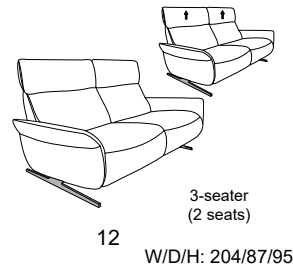

side panel optionally in full upholstery or exposed wood

Composition:
82 / 81
Cover:
27 Leonessa desert

with metal skids optionally in stainless steel look brushed or anthracite (powder-coated)

CUMULY *comfort.*

- with Cumuly comfort function = 4150
- mit Wall-Free function = 4151

4150

composition 87/30
in 27 Eleganza elfenbein
visible wood in wild oak

Variant 81
with Cumuly-Comfort function

matching Easy Swing 7150

Model plan 4150

available in two seat heights:
44 and 46 cm
Indicated dimensions apply to seat height
of 44 cm.

end elements with Cumuly comfort function

sofas fixed (optionally with or without adjustable headrests)