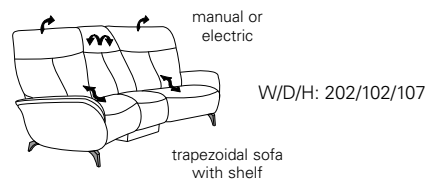

Model plan 4060 / 4061

available in two seat heights: 44 cm and 46 cm.
Indicated dimensions apply to seat height of 44 cm.

4060

Sofas with Cumuly comfort function

82 (52= with heart balance)

81 (51= with heart balance)

80 (50= with heart balance)

70 (69= with heart balance)

Additional equipment for all electrical variants of the model 4050:

- el. headrest adjustment

Additional equipment for all electrical variants of the model 4051:

- el. headrest adjustment
- el. seat tilt adjustment

4061

Sofas with Wallfree function

82

81

80

4060 / 4061

sofas fixed

3-seater

12 W/D/H: 197/90/107

2,5-seater

11 W/D/H: 160/90/107

2-seater

10 W/D/H: 140/90/107

Backrest

Seat optionally in

Back shell cover „real“

High back

all electrical elements can be operated with rechargeable batteries!