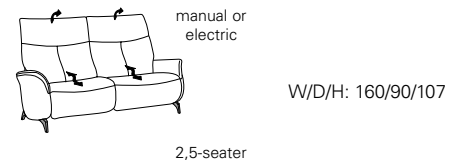

Model plan 4060 / 4061

available in two seat heights: 44 cm and 46 cm.
Indicated dimensions apply to seat height of 44 cm.

4060

Sofas with Cumuly comfort function

82 (52= with heart balance)

81 (51= with heart balance)

80 (50= with heart balance)

70 (69= with heart balance)

Additional equipment for all electrical variants of the model 4050:

- el. headrest adjustment

Additional equipment for all electrical variants of the model 4051:

- el. headrest adjustment
- el. seat tilt adjustment

4061

Sofas with Wallfree function

82

81

80

4060 / 4061

sofas fixed