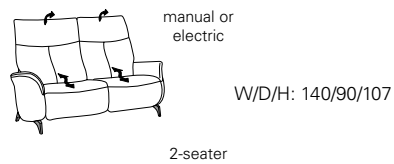

Model plan 4060 / 4061

available in two seat heights: 44 cm and 46 cm.
Indicated dimensions apply to seat height of 44 cm.

4060

Sofas with Cumuly comfort function

82 (52= with heart balance)

81 (51= with heart balance)