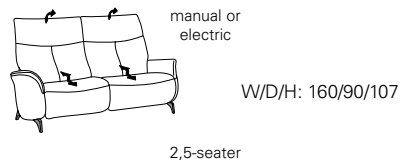

Model plan 4060 / 4061

available in two seat heights: 44 cm and 46 cm.
Indicated dimensions apply to seat height of 44 cm.

4060

Sofas with Cumuly comfort function

82 (52= with heart balance)

81 (51= with heart balance)