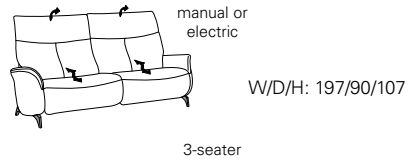

4060 / 4061

Model 4061 - Variant 81
with Wallfree function
in each seat

Model 4060 - Variant 52
with Cumuly function
and heart balance

Model 7060 - Variant 56U
2-motor,
with star base stainless steel look brushed

Model plan 4060 / 4061

available in two seat heights: 44 cm and 46 cm.
Indicated dimensions apply to seat height of 44 cm.

4060

Sofas with Cumuly comfort function

82 (52= with heart balance)

81 (51= with heart balance)