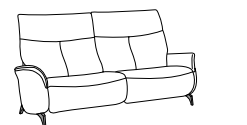

Model plan 4060 / 4061

available in two seat heights: 44 cm and 46 cm.
Indicated dimensions apply to seat height of 44 cm.

4060

Sofas with Cumuly comfort function

82 (52= with heart balance)

81 (51= with heart balance)

- el. headrest adjustment
- el. seat tilt adjustment

4061

Sofas with Wallfree function

82

81

80

4060 / 4061

sofas fixed

3-seater

12 W/D/H: 197/90/107

2,5-seater

11 W/D/H: 160/90/107

2-seater

10 W/D/H: 140/90/107

Backrest

Seat optionally in