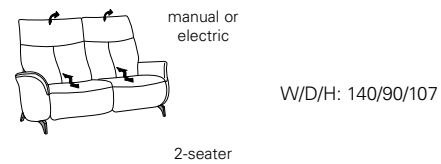

- el. headrest adjustment
- el. seat tilt adjustment

4061

Sofas with Wallfree function

82

81

80

4060 / 4061

sofas fixed