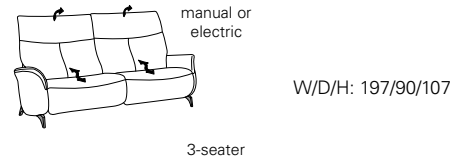

Sofas with Wallfree function

82