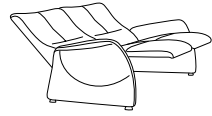

matching Cumuly recliner 7006

Model plan 4006

Sofas with Cumuly function

82
W/D/H: 205/91/104

81
W/D/H: 168/91/104

80
W/D/H: 148/91/104

manual or electric

Sofas - fixed seat - high back

12
W/D/H: 205/91/104

11
W/D/H: 168/91/104

10
W/D/H: 148/91/104

Sofas - fixed seat - low back

62
W/D/H: 205/90/93

61
W/D/H: 168/90/93

60
W/D/H: 148/90/93

trapezoidal sofa with Cumuly function and table

76
W/D/H: 226/108/104

manual or electric

73
W/D/H: 226/108/104

manual or electric

the rest of the backrest is separately retractable as soon as the table is lowered

- not suitable for striped, checkered, mohair and pattern fabrics
- available with three different feet in:
 - plastic
 - wood
 - aluminium
- variants 82, 81, 80, 76 and 73 are equipped with a steplessly adjustable headrest