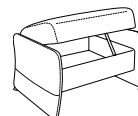

76
W/D/H: 226/108/104

manual or electric

73
W/D/H: 226/108/104

manual or electric

the rest of the backrest is separately retractable as soon as the table is lowered

- not suitable for striped, checkered, mohair and pattern fabrics
- available with three different feet in:
 - plastic
 - wood
 - aluminium
- variants 82, 81, 80, 76 and 73 are equipped with a steplessly adjustable headrest

pull-forward sofa

90
W/D/H: 219/91/104

Armchair - fixed seat - high back

04
W/D/H: 80/91/104

Armchair - fixed seat - low back

32
W/D/H: 80/90/93

footstool

01
W/D/H: 68/53/40