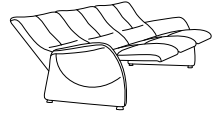

plastic

aluminium

wood

Composition:
90 / 80
Cover:
31 Longlife Soft rabe

CUMULY

4006

trapezoidal sofa with Cumuly-function and adjustable headrest for outer seats (also available with tiltable middle back)

pull-forward sofa variant 90

matching Cumuly recliner 7006

Model plan 4006

Sofas with Cumuly function

82
W/D/H: 205/91/104

81
W/D/H: 168/91/104

80
W/D/H: 148/91/104

manual or electric

Sofas - fixed seat - high back

12
W/D/H: 205/91/104

11
W/D/H: 168/91/104

10
W/D/H: 148/91/104

Sofas - fixed seat - low back

62
W/D/H: 205/90/93

61
W/D/H: 168/90/93

60
W/D/H: 148/90/93

trapezoidal sofa with Cumuly function and table

76
W/D/H: 226/108/104

manual or electric

73
W/D/H: 226/108/104

manual or electric

the rest of the backrest is separately retractable as soon as the table is lowered

- not suitable for striped, checkered, mohair and pattern fabrics
- available with three different feet in:
 - plastic
 - wood
 - aluminium
- variants 82, 81, 80, 76 and 73 are equipped with a steplessly adjustable headrest