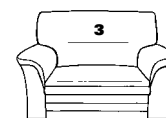

16

L/P/H: 206/93/91

15

L/P/H: 197/93/91

14

L/P/H: 189/93/91

13

L/P/H: 175/93/91

12

L/P/H: 164/93/91

Au choix:

hauteur normale - variante "X"

- assise: 45 cm
- totale: 91 cm

hauteur confort - variante "Y"

- assise: 47 cm
- totale: 93 cm

Fauteuils

11

L/P/H: 154/93/91

06

L/P/H: 108/93/91

10

L/P/H: 147/93/91

05

L/P/H: 100/93/91