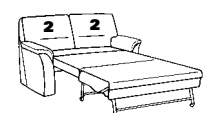

optional:

usual height

- seat height: 45 cm
- total height: 91 cm

extra height

- seat height: 47 cm
- total height: 93 cm

Composition:
46 / 12
Cover:
24 Longlife lagune

2202

Variant 46
with bed function

Variant 40
with storage space

Variant 05

Model plan 2202

2 seater with bed function

46

W/D/H: 206/93/91
Lying surface: 160x185

45

W/D/H: 197/93/91
Lying surface: 150x185

44

W/D/H: 189/93/91
Lying surface: 140x185

43

W/D/H: 175/93/91
Lying surface: 125x185

22

W/D/H: 164/93/91
Lying surface: 115x185

1 seater with bed function

21

W/D/H: 154/93/91
Lying surface: 105x185

20

W/D/H: 147/93/91
Lying surface: 100x185

2 seater without function

16

W/D/H: 206/93/91

15

W/D/H: 197/93/91