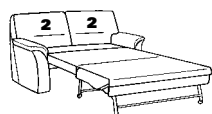

optional:

usual height

- seat height: 45 cm
- total height: 91 cm

extra height

- seat height: 47 cm
- total height: 93 cm

Composition:
46 / 12
Cover:
24 Longlife lagune

2202

Variant 46
with bed function

Variant 40
with storage space

Variant 05

Model plan 2202

2 seater with bed function

46

W/D/H: 206/93/91
Lying surface: 160x185

45

W/D/H: 197/93/91
Lying surface: 150x185

44

W/D/H: 189/93/91
Lying surface: 140x185

43

W/D/H: 175/93/91
Lying surface: 125x185

22

W/D/H: 164/93/91
Lying surface: 115x185

1 seater with bed function

21

W/D/H: 154/93/91
Lying surface: 105x185

20

W/D/H: 147/93/91
Lying surface: 100x185

2 seater without function

16

W/D/H: 206/93/91

15

W/D/H: 197/93/91