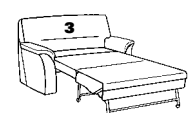

Variant 40
with storage space

Variant 05

Model plan 2202

2 seater with bed function

46

W/D/H: 206/93/91
Lying surface: 160x185

45

W/D/H: 197/93/91
Lying surface: 150x185

44

W/D/H: 189/93/91
Lying surface: 140x185

43

W/D/H: 175/93/91
Lying surface: 125x185

22

W/D/H: 164/93/91
Lying surface: 115x185

1 seater with bed function

21

W/D/H: 154/93/91
Lying surface: 105x185

20

W/D/H: 147/93/91
Lying surface: 100x185

2 seater without function

16

W/D/H: 206/93/91

15

W/D/H: 197/93/91