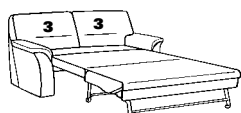

optional:

usual height

- seat height: 45 cm
- total height: 91 cm

extra height

- seat height: 47 cm
- total height: 93 cm

Composition:
46 / 12
Cover:
24 Longlife lagune

2202

Variant 46
with bed function

Variant 40
with storage space

Variant 05

Model plan 2202

2 seater with bed function

46

W/D/H: 206/93/91
Lying surface: 160x185

45

W/D/H: 197/93/91
Lying surface: 150x185

44

W/D/H: 189/93/91
Lying surface: 140x185

43

W/D/H: 175/93/91
Lying surface: 125x185

22

W/D/H: 164/93/91
Lying surface: 115x185

1 seater with bed function

21

W/D/H: 154/93/91
Lying surface: 105x185

20

W/D/H: 147/93/91
Lying surface: 100x185

2 seater without function

16

W/D/H: 206/93/91

15

W/D/H: 197/93/91