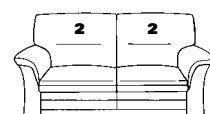

44

W/D/H: 189/93/91
Lying surface: 140x185

43

W/D/H: 175/93/91
Lying surface: 125x185

22

W/D/H: 164/93/91
Lying surface: 115x185

1 seater with bed function

21

W/D/H: 154/93/91
Lying surface: 105x185

20

W/D/H: 147/93/91
Lying surface: 100x185

2 seater without function

16

W/D/H: 206/93/91

15

W/D/H: 197/93/91

14

W/D/H: 189/93/91

13

W/D/H: 175/93/91

12

W/D/H: 164/93/91

1 seater without function

11

usual height "X"

- seat height: 45 cm
- total height: 91 cm

extra height "Y"

- seat height: 47 cm
- total height: 93 cm

All beds are equipped with a bedspread!

Sofa beds are no permanent replacement for regular beds!