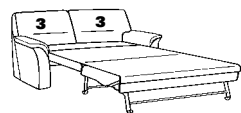

optional:

usual height

- seat height: 45 cm
- total height: 91 cm

extra height

- seat height: 47 cm
- total height: 93 cm

Composition:
46 / 12
Cover:
24 Longlife lagune

2202

Variant 46
with bed function

Variant 40
with storage space

Variant 05

Model plan 2202

2 seater with bed function

46

W/D/H: 206/93/91
Lying surface: 160x185

45

W/D/H: 197/93/91
Lying surface: 150x185

44

W/D/H: 189/93/91
Lying surface: 140x185

43

W/D/H: 175/93/91
Lying surface: 125x185

22

W/D/H: 164/93/91
Lying surface: 115x185

1 seater with bed function

21

W/D/H: 154/93/91
Lying surface: 105x185

20

W/D/H: 147/93/91
Lying surface: 100x185

2 seater without function

16

W/D/H: 206/93/91

15

W/D/H: 197/93/91