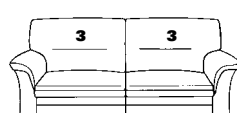

44

W/D/H: 189/93/91
Lying surface: 140x185

43

W/D/H: 175/93/91
Lying surface: 125x185

22

W/D/H: 164/93/91
Lying surface: 115x185

1 seater with bed function

21

W/D/H: 154/93/91
Lying surface: 105x185

20

W/D/H: 147/93/91
Lying surface: 100x185

2 seater without function

16

W/D/H: 206/93/91

15

W/D/H: 197/93/91

14

W/D/H: 189/93/91

13

W/D/H: 175/93/91

12

W/D/H: 164/93/91

1 seater without function

11