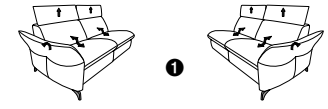

86

85 W/D/H: 172/95/92