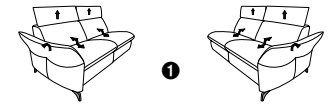

① only combinable with variants, which are close to the floor
② close to the floor

available in two seat heights: 44 cm and 46 cm.
Indicated dimensions apply to seat height of 44 cm.

corner elements

89
W/D/H: 103/103/92

75
W/D/H: 103/103/92

59
W/D/H: 92/92/92

end elements

with Wallfree function

87 W/D/H: 202/95/92

88

85 W/D/H: 172/95/92

86

83 W/D/H: 142/95/92

84

47 W/D/H: 112/95/92

48

45 W/D/H: 97/95/92

46

43 W/D/H: 82/95/92

44