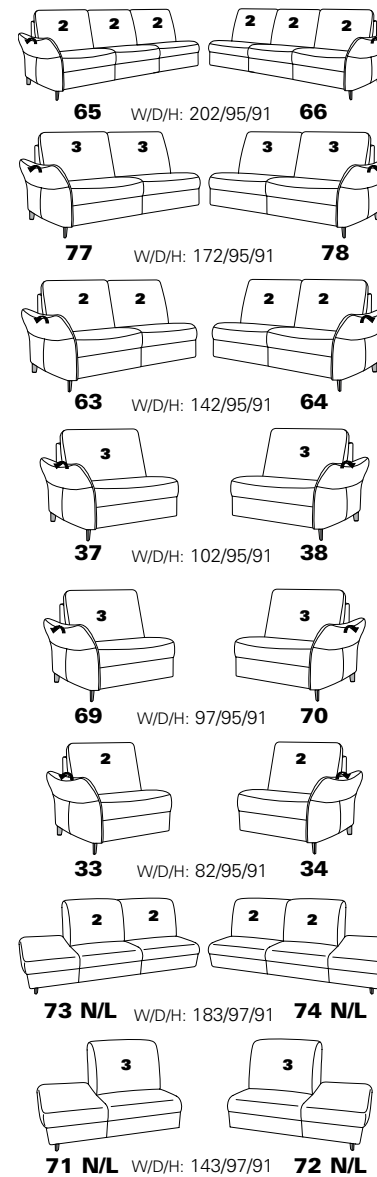

EasySwing 7928 56U
in 27 Eleganza fango/18 Salino schlamm

Composition:
71 / 75 / 47 / 68

Cover:
24 Longlife Rustika brown

with metal feet optionally in
stainless steel look brushed or
anthracite powder-coated

PLANOPOLY⁷

1920

Variant 71
with storage space

Variant 47
with Wallfree function
with headrest

Variant 68
with Wallfree function
with headrest

Model plan 1920

available in two seat heights: 45 cm and 47 cm.
Indicated dimensions apply to seat height of 45 cm.

corner elements

end elements with function

end elements without function

intermediate elements

sofas, armchairs, footstools

end elements with integrated corner

accessories

3 = available headrest: ■ ▲ ●
2 = available headrest: ■ ▲
1 = available headrest: ■