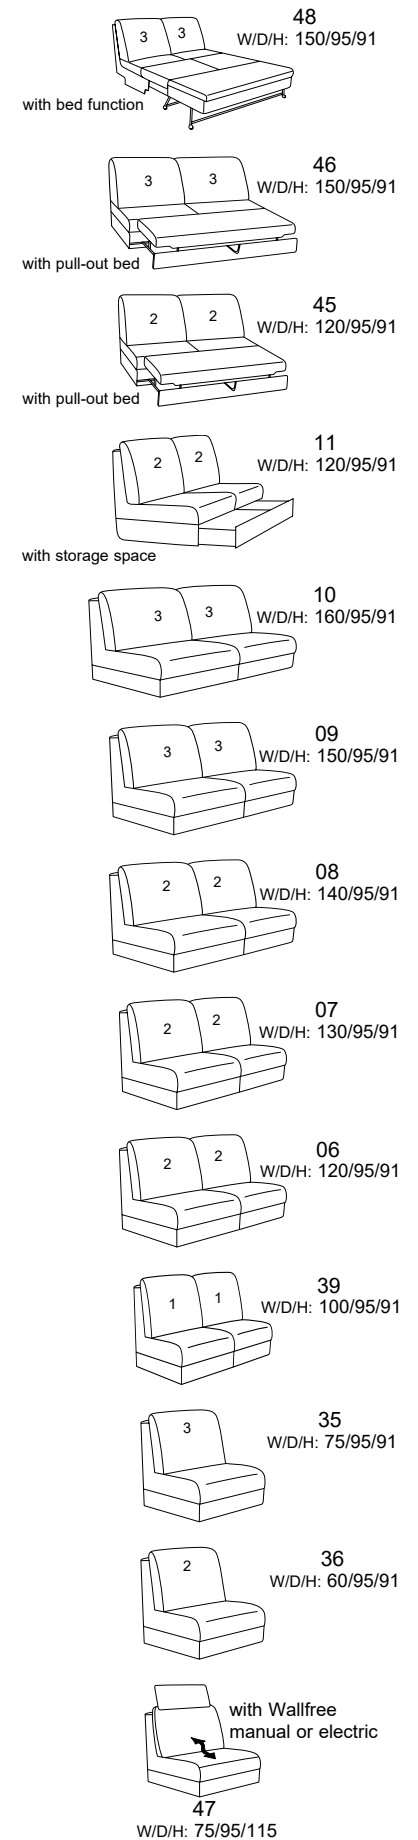

intermediate elements