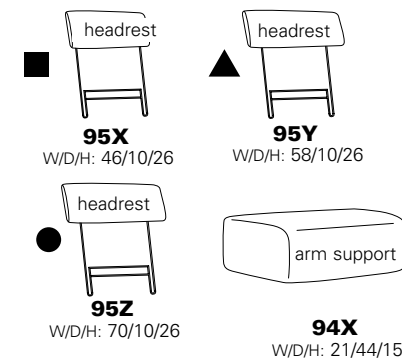

PLANOPOLY⁷

1920

Variant 71
with storage space

Variant 47
with Wallfree function
with headrest

Variant 68
with Wallfree function
with headrest

Model plan 1920

available in two seat heights: 45 cm and 47 cm.
Indicated dimensions apply to seat height of 45 cm.

corner elements

end elements with function

end elements without function

intermediate elements

sofas, armchairs, footstools

end elements with integrated corner

accessories

3 = available headrest: ■ ▲ ●
2 = available headrest: ■ ▲
1 = available headrest: ■