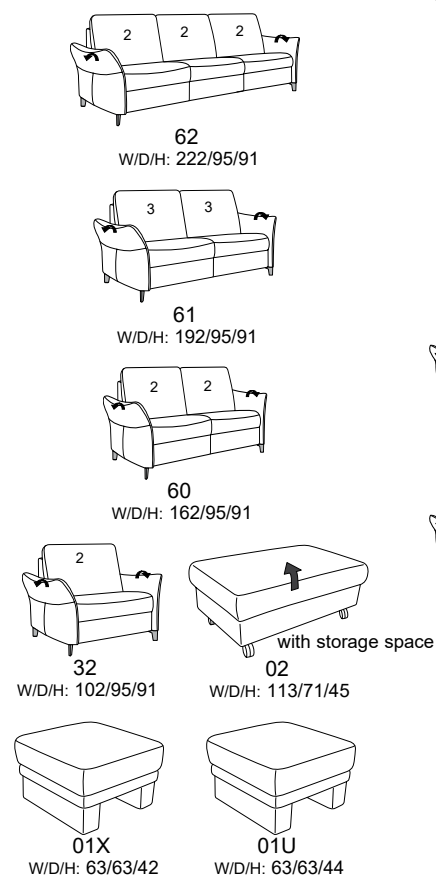

sofas, armchairs, footstools