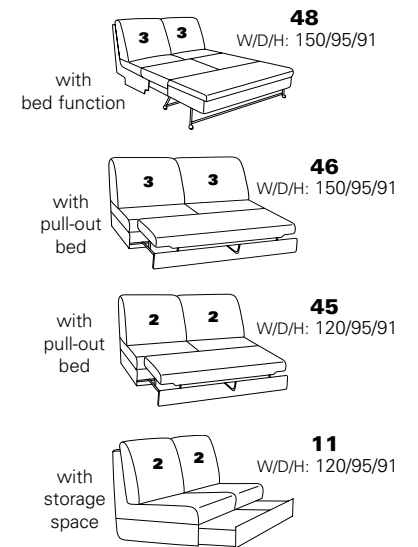

PLANOPOLY⁷

1920

Variant 71
with storage space

Variant 47
with Wallfree function
with headrest

Variant 68
with Wallfree function
with headrest

Model plan 1920

available in two seat heights: 45 cm and 47 cm.
Indicated dimensions apply to seat height of 45 cm.

corner elements

end elements with function

end elements without function

intermediate elements

sofas, armchairs, footstools

end elements with integrated corner

accessories

3 = available headrest: ■ ▲ ●
2 = available headrest: ■ ▲
1 = available headrest: ■