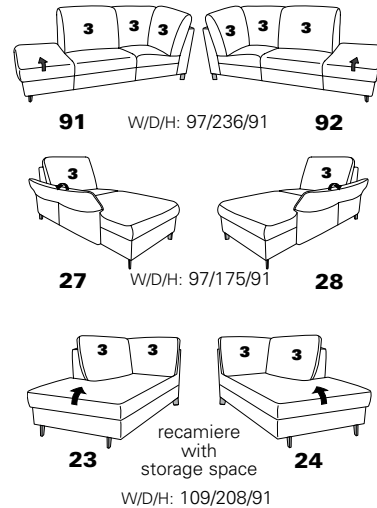

PLANOPOLY⁷

1920

Variant 71
with storage space

Variant 47
with Wallfree function
with headrest

Variant 68
with Wallfree function
with headrest

Model plan 1920

available in two seat heights: 45 cm and 47 cm.
Indicated dimensions apply to seat height of 45 cm.

corner elements

end elements with function

end elements without function

intermediate elements

sofas, armchairs, footstools

end elements with integrated corner

accessories

3 = available headrest: ■ ▲ ●
2 = available headrest: ■ ▲
1 = available headrest: ■