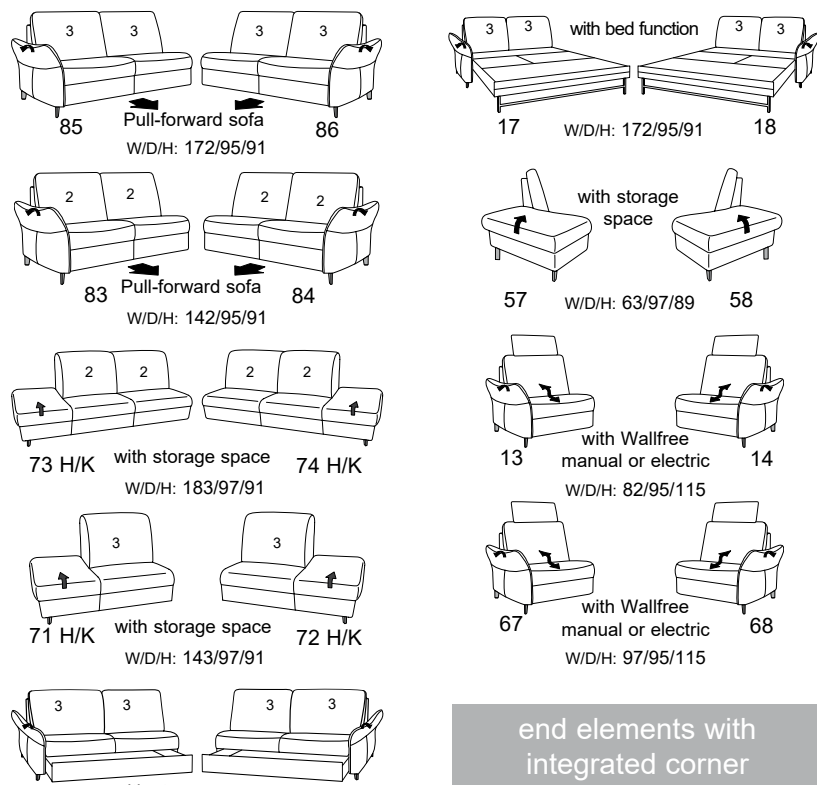

end elements with function