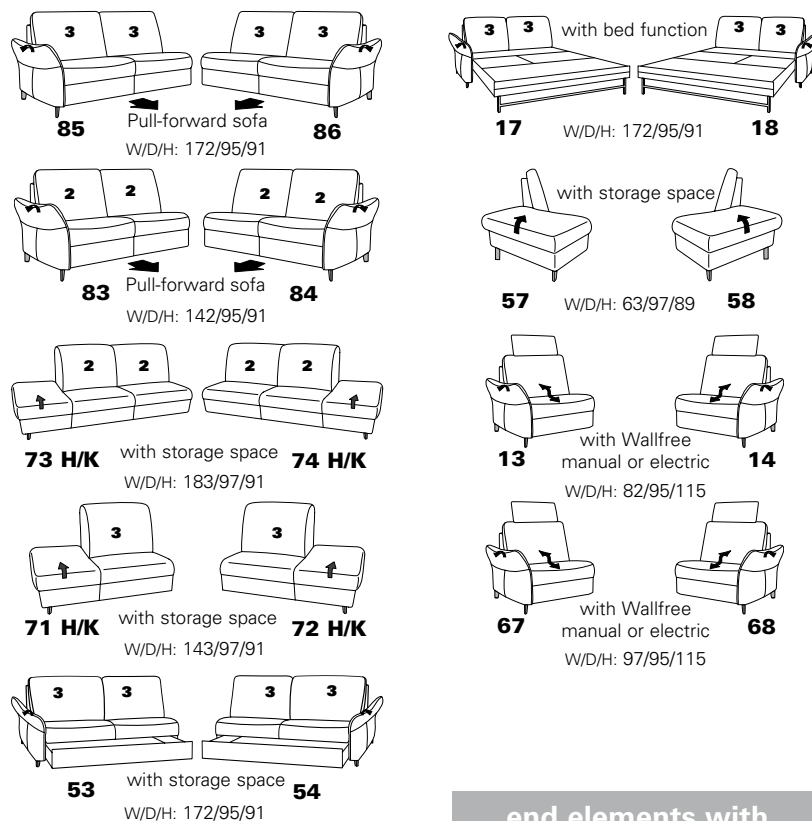

EasySwing 7928 56U
in 27 Eleganza fango/18 Salino schlamm

Composition:
71 / 75 / 47 / 68

Cover:
24 Longlife Rustika brown

with metal feet optionally in
stainless steel look brushed or
anthracite powder-coated

PLANOPOLY⁷

1920

Variant 71
with storage space

Variant 47
with Wallfree function
with headrest

Variant 68
with Wallfree function
with headrest

Model plan 1920

available in two seat heights: 45 cm and 47 cm.
Indicated dimensions apply to seat height of 45 cm.

corner elements

end elements with function

end elements without function

intermediate elements

sofas, armchairs, footstools

end elements with integrated corner

accessories

3 = available headrest: ■ ▲ ●
2 = available headrest: ■ ▲
1 = available headrest: ■