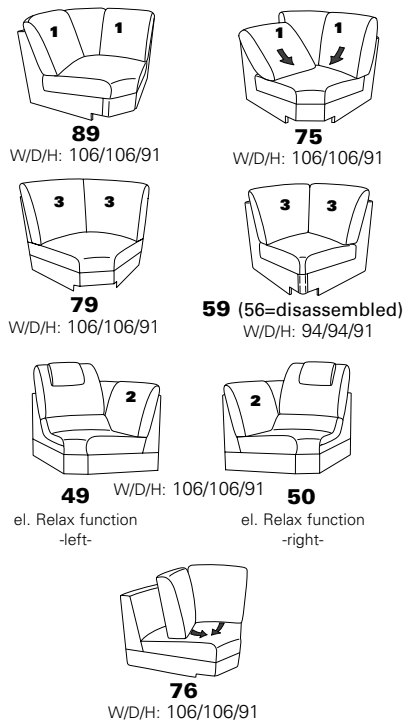

EasySwing 7928 56U
in 27 Eleganza fango/18 Salino schlamm

Composition:
71 / 75 / 47 / 68

Cover:
24 Longlife Rustika brown

with metal feet optionally in
stainless steel look brushed or
anthracite powder-coated

PLANOPOLY⁷

1920

Variant 71
with storage space

Variant 47
with Wallfree function
with headrest

Variant 68
with Wallfree function
with headrest

Model plan 1920

available in two seat heights: 45 cm and 47 cm.
Indicated dimensions apply to seat height of 45 cm.

corner elements

end elements with function

end elements without function

intermediate elements

sofas, armchairs, footstools

end elements with integrated corner

accessories

3 = available headrest: ■ ▲ ●
2 = available headrest: ■ ▲
1 = available headrest: ■