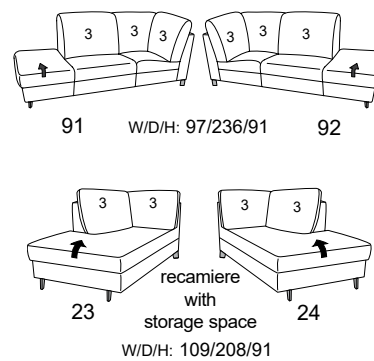

end elements with integrated corner