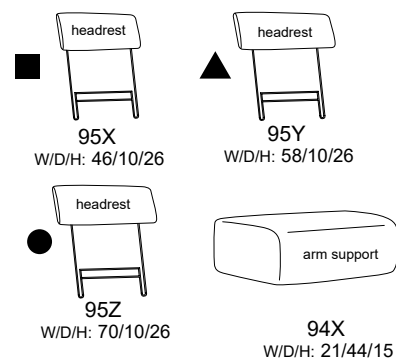

accessories

3 = available headrest:
2 = available headrest:
1 = available headrest: