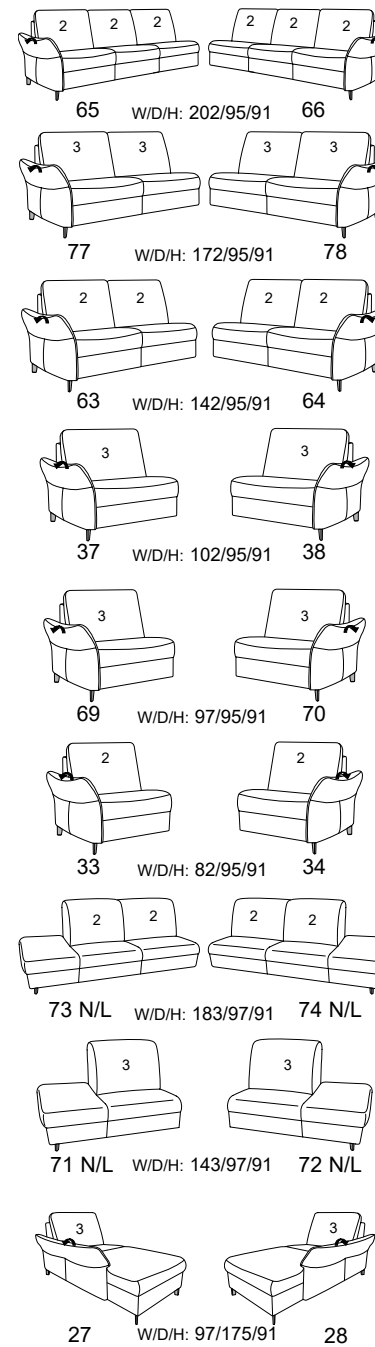

end elements without function