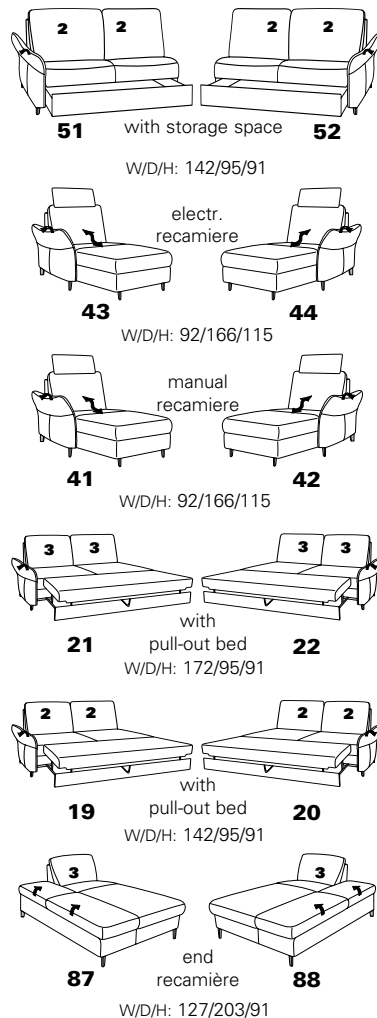

EasySwing 7928 56U
in 27 Eleganza fango/18 Salino schlamm

Composition:
71 / 75 / 47 / 68

Cover:
24 Longlife Rustika brown

with metal feet optionally in
stainless steel look brushed or
anthracite powder-coated

PLANOPOLY⁷

1920

Variant 71
with storage space

Variant 47
with Wallfree function
with headrest

Variant 68
with Wallfree function
with headrest

Model plan 1920

available in two seat heights: 45 cm and 47 cm.
Indicated dimensions apply to seat height of 45 cm.

corner elements

end elements with function

end elements without function

intermediate elements

sofas, armchairs, footstools

end elements with integrated corner

accessories

3 = available headrest: ■ ▲ ●
2 = available headrest: ■ ▲
1 = available headrest: ■