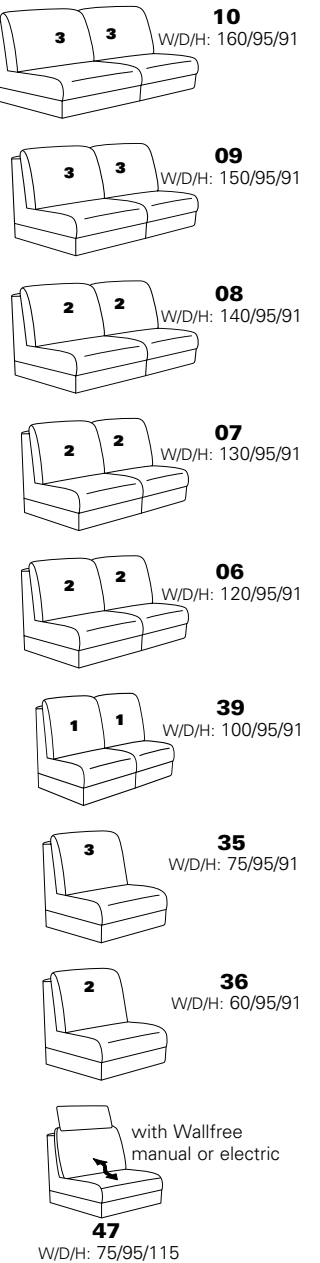

EasySwing 7928 56U
in 27 Eleganza fango/18 Salino schlamm

Composition:
71 / 75 / 47 / 68

Cover:
24 Longlife Rustika brown

with metal feet optionally in
stainless steel look brushed or
anthracite powder-coated

PLANOPOLY⁷

1920

Variant 71
with storage space

Variant 47
with Wallfree function
with headrest

Variant 68
with Wallfree function
with headrest

Model plan 1920

available in two seat heights: 45 cm and 47 cm.
Indicated dimensions apply to seat height of 45 cm.

corner elements

end elements with function

end elements without function

intermediate elements

sofas, armchairs, footstools

end elements with integrated corner

accessories

3 = available headrest: ■ ▲ ●
2 = available headrest: ■ ▲
1 = available headrest: ■