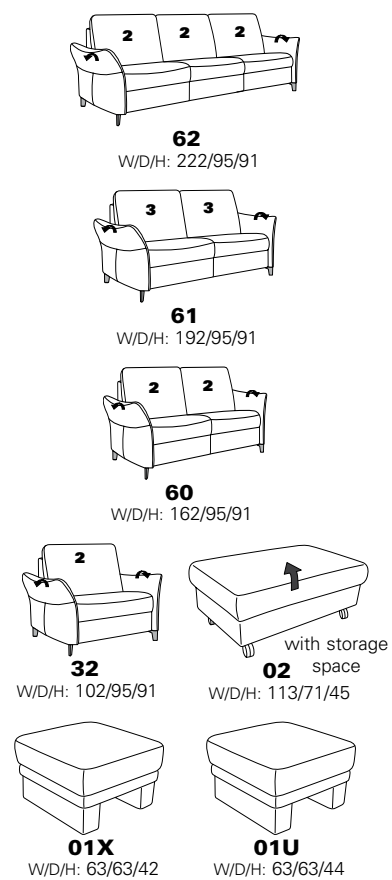

PLANOPOLY⁷

1920

Variant 71
with storage space

Variant 47
with Wallfree function
with headrest

Variant 68
with Wallfree function
with headrest

Model plan 1920

available in two seat heights: 45 cm and 47 cm.
Indicated dimensions apply to seat height of 45 cm.

corner elements

end elements with function

end elements without function

intermediate elements

sofas, armchairs, footstools

end elements with integrated corner

accessories

3 = available headrest: ■ ▲ ●
2 = available headrest: ■ ▲
1 = available headrest: ■