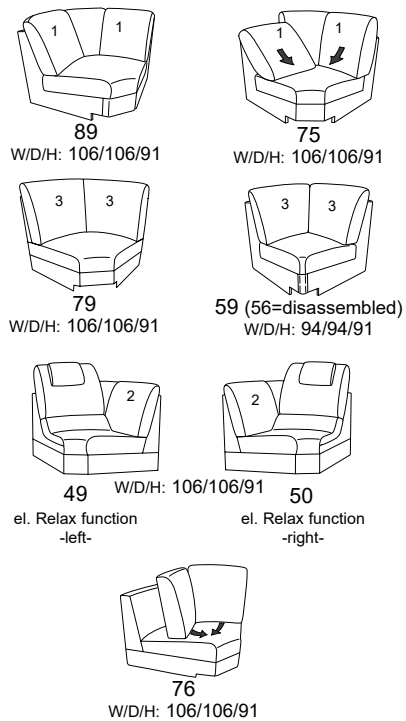

Model plan 1920

available in two seat heights: 45 cm and 47 cm.
Indicated dimensions apply to seat height of 45 cm.

corner elements