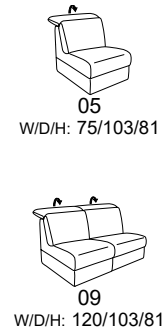

Model plan 1917

the Wallfree function is available manually or electrically adjustable!

seat tilt adjustment possible

corner elements

end elements -open, with storage space

intermediate elements - without function

sofas without function

end elements - without function

end elements - with Wallfree function

intermediate elements with Wallfree function

sofas with Wallfree function

end elements - with pull-out bed

end elements - recamières