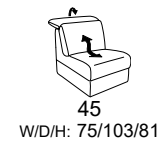

Model plan 1917

the Wallfree function is available manually or electrically adjustable!

seat tilt adjustment possible

corner elements

end elements -open, with storage space

intermediate elements - without function

sofas without function

end elements - without function

end elements - with Wallfree function

intermediate elements with Wallfree function

sofas with Wallfree function

end elements - with pull-out bed

end elements - recamières