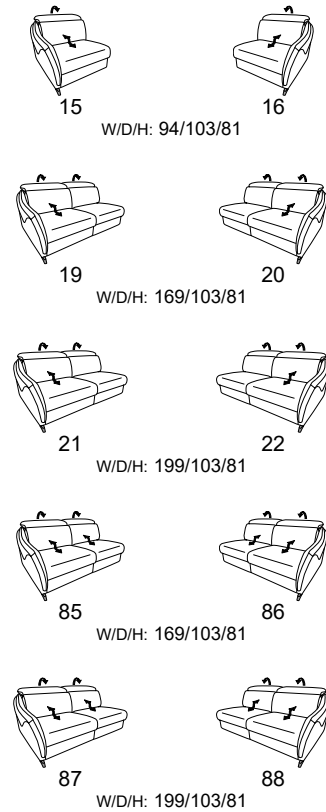

Composition:
81 / 62
Cover:
24 Longlife Rustika nacht

optionally with
metal or wooden feet

B2B
back to basics

1917

Variant 81
with Wallfree function and
optional seat tilt adjustment

all variants with headrest adjustment

Model plan 1917

the Wallfree function is available manually or electrically adjustable!

seat tilt adjustment possible

corner elements

end elements -open, with storage space

intermediate elements - without function

sofas without function

end elements - without function

end elements - with Wallfree function

intermediate elements with Wallfree function

sofas with Wallfree function

end elements - with pull-out bed

end elements - recamières