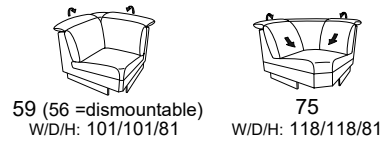

Composition:
81 / 62
Cover:
24 Longlife Rustika nacht

optionally with
metal or wooden feet

B2B
back to basics

1917

Variant 81
with Wallfree function and
optional seat tilt adjustment

all variants with headrest adjustment

Model plan 1917

the Wallfree function is available manually or electrically adjustable!

seat tilt adjustment possible

corner elements

end elements -open, with storage space

intermediate elements - without function