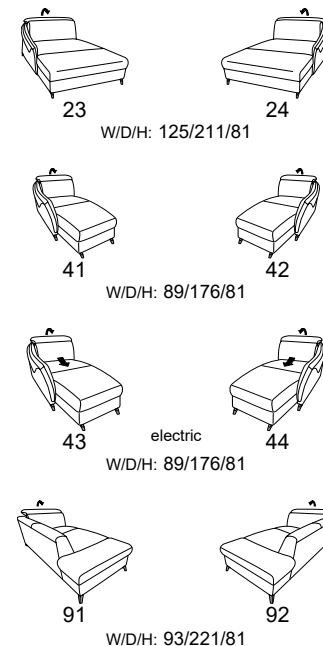

Model plan 1917

the Wallfree function is available manually or electrically adjustable!

seat tilt adjustment possible

corner elements

end elements -open, with storage space

intermediate elements - without function

sofas without function

end elements - without function

end elements - with Wallfree function

intermediate elements with Wallfree function

sofas with Wallfree function

end elements - with pull-out bed

end elements - recamières