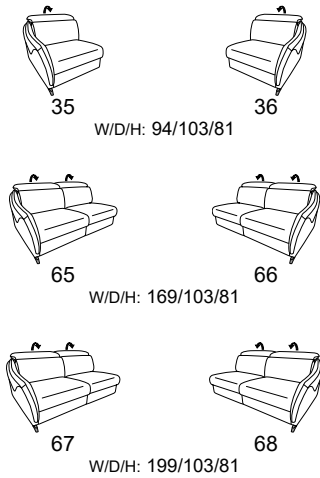

Composition:
81 / 62
Cover:
24 Longlife Rustika nacht

optionally with
metal or wooden feet

B2B
back to basics

1917

Variant 81
with Wallfree function and
optional seat tilt adjustment

all variants with headrest adjustment

Model plan 1917

the Wallfree function is available manually or electrically adjustable!

seat tilt adjustment possible

corner elements

end elements -open, with storage space

intermediate elements - without function

sofas without function

end elements - without function

end elements - with Wallfree function

intermediate elements with Wallfree function

sofas with Wallfree function

end elements - with pull-out bed

end elements - recamières