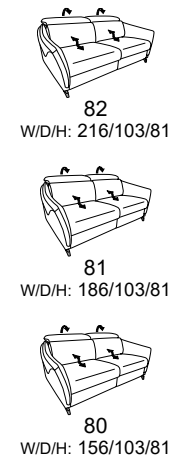

Model plan 1917

the Wallfree function is available manually or electrically adjustable!

seat tilt adjustment possible

corner elements

end elements -open, with storage space

intermediate elements - without function

sofas without function

end elements - without function

end elements - with Wallfree function

intermediate elements with Wallfree function

sofas with Wallfree function

end elements - with pull-out bed

end elements - recamières