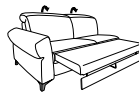

42

43 electric
W/D/H: 89/176/81

44

sofas with Wallfree function

82
W/D/H: 216/103/81

81
W/D/H: 186/103/81

80
W/D/H: 156/103/81

end elements - with pull-out bed