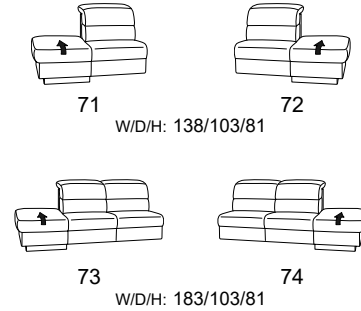

Composition:
81 / 62
Cover:
24 Longlife Rustika nacht

optionally with
metal or wooden feet

B2B
back to basics

1917

Variant 81
with Wallfree function and
optional seat tilt adjustment

all variants with headrest adjustment

Model plan 1917

the Wallfree function is available manually or electrically adjustable!

seat tilt adjustment possible

corner elements

end elements -open, with storage space

intermediate elements - without function

sofas without function

end elements - without function

end elements - with Wallfree function

intermediate elements with Wallfree function

sofas with Wallfree function

end elements - with pull-out bed

end elements - recamières