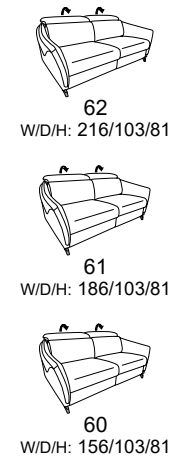

Model plan 1917

the Wallfree function is available manually or electrically adjustable!

seat tilt adjustment possible

corner elements

end elements -open, with storage space

intermediate elements - without function

sofas without function

end elements - without function

end elements - with Wallfree function

intermediate elements with Wallfree function

sofas with Wallfree function

end elements - with pull-out bed

end elements - recamières