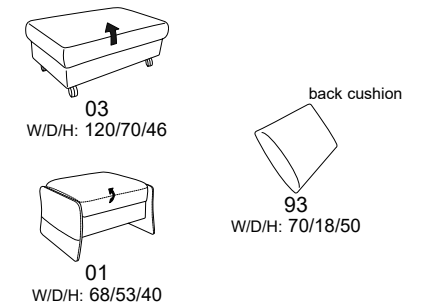

footstools / accessories

version „H“ matching to corner elements 75 and 89

version „N“ matching to all end elements and corner elements, except variant 75 and 89

- metal feet alternatively in:
  - stainless steel look brushed
  - anthracite (powder-coated)
- wooden feet optionally in:
  - beech (stain acc. to wood colour chart)
  - wild oak
- all electrical variants are available with external storage battery (optionally in silver-coloured or anthracite-grey)
- for the electrical variants, the seat/backrest and headrest are adjusted via toggle switches on the side of the seat