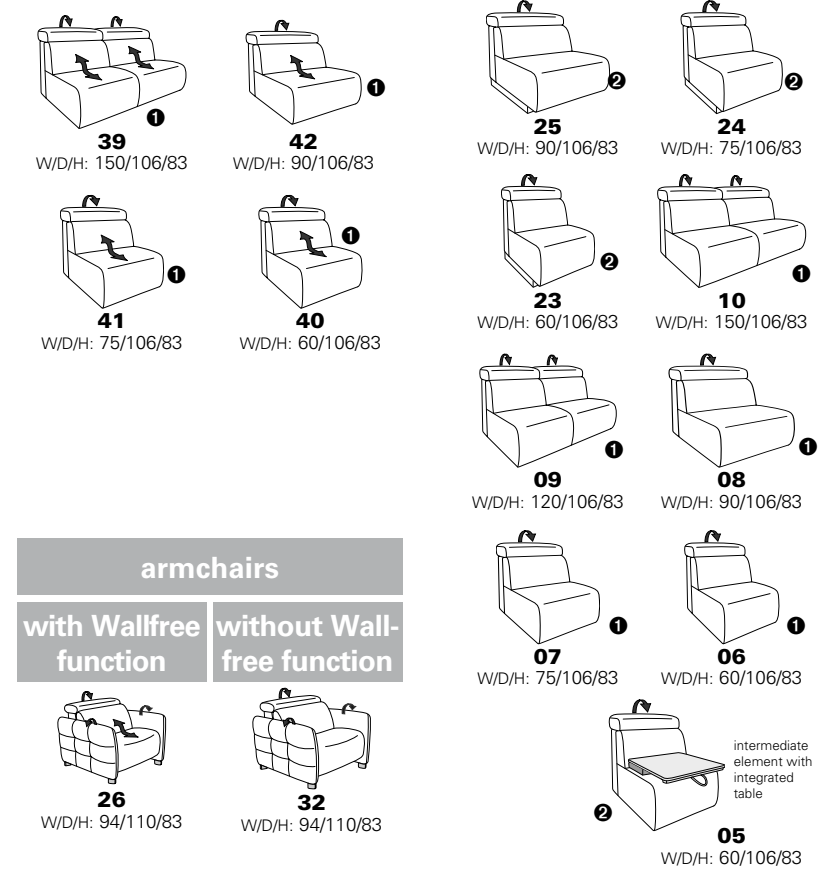

with metal feet in stainless steel look brushed

① only combinable with variants, which are close to the floor
② close to the floor

corner elements

Sofas

end elements

intermediate elements

Recamiere

intermediate table / accessories