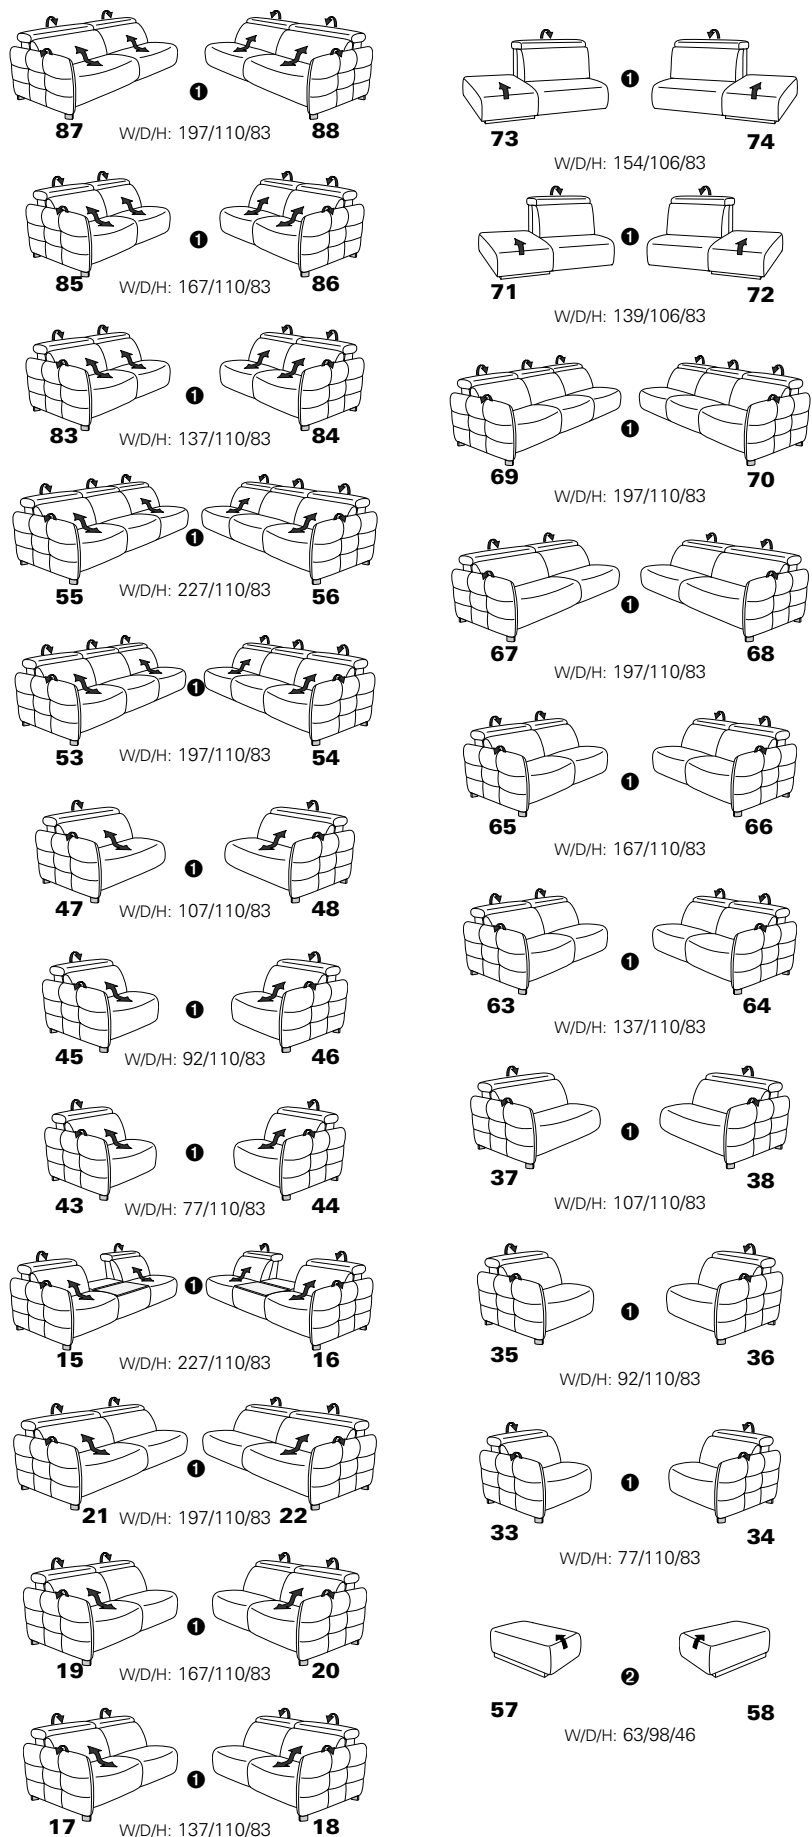

with metal feet in stainless steel look brushed

① only combinable with variants, which are close to the floor
② close to the floor

corner elements

Sofas

end elements

intermediate elements

Recamiere

intermediate table / accessories