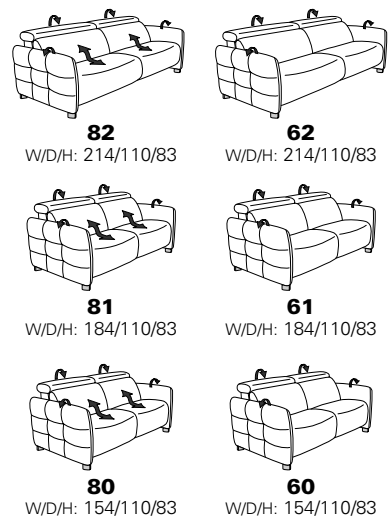

as Mini version with lower seat height and seat depth see model 1606

Composition: 19 / 52
Cover: 14 Aqua Clean rauch

PLANOPLY motion

NEW:
now available with heart-balance function as supplementary equipment for all electrical Wallfree elements!

1607 maxi

Variant 73 with storage space

Composition: 73 / 89 / 54
Cover: 24 Longlife Rustika purple

Variant 54 with Wallfree function

Model plan 1607

the Wallfree function is available as manual or electric version

with metal feet in stainless steel look brushed

① only combinable with variants, which are close to the floor
② close to the floor

corner elements

Sofas

end elements

intermediate elements

Recamiere

intermediate table / accessories