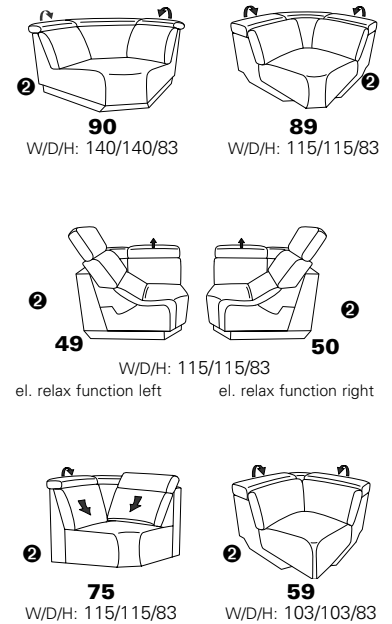

as Mini version with lower seat height and seat depth see model 1606

Composition: 19 / 52
Cover: 14 Aqua Clean rauch

PLANOPLY motion

NEW:
now available with heart-balance function as supplementary equipment for all electrical Wallfree elements!

1607 maxi

Variant 73 with storage space

Composition: 73 / 89 / 54
Cover: 24 Longlife Rustika purple

Variant 54 with Wallfree function

Model plan 1607

the Wallfree function is available as manual or electric version

with metal feet in stainless steel look brushed

① only combinable with variants, which are close to the floor
② close to the floor

corner elements

Sofas

end elements

intermediate elements

Recamiere

intermediate table / accessories