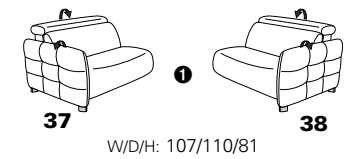

1606 mini

Variant 19
with Wallfree function in the outer seat

with adjustment of headrest

Variant 52
electr. recamière – foldable down to lying position

Model plan 1606

the Wallfree function is available as manual or electric version

with metal feet in stainless steel look brushed

① only combinable with variants, which are close to the floor
② close to the floor

corner elements

Sofas

with Wallfree function | without Wallfree function

end elements

with Wallfree function

without Wallfree function

intermediate elements

with Wallfree function

without Wallfree function

armchairs

with Wallfree function | without Wallfree function

Recamiere