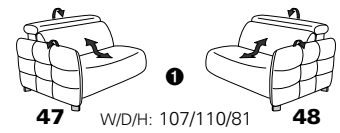

1606 mini

Variant 19
with Wallfree function in the outer seat

with adjustment of headrest

Variant 52
electr. recamière – foldable down to lying position

Model plan 1606

the Wallfree function is available as manual or electric version

with metal feet in stainless steel look brushed

① only combinable with variants, which are close to the floor
② close to the floor

corner elements

Sofas

with Wallfree function | without Wallfree function

end elements

with Wallfree function

without Wallfree function

intermediate elements

with Wallfree function

without Wallfree function

armchairs

with Wallfree function | without Wallfree function

Recamiere