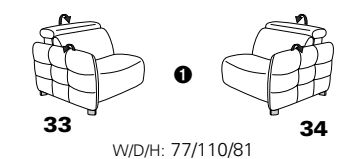

1606 mini

Variant 19
with Wallfree function in the outer seat

with adjustment of headrest

Variant 52
electr. recamière – foldable down to lying position

Model plan 1606

the Wallfree function is available as manual or electric version

with metal feet in stainless steel look brushed

① only combinable with variants, which are close to the floor
② close to the floor

corner elements

Sofas

with Wallfree function | without Wallfree function

end elements

with Wallfree function

without Wallfree function

intermediate elements

with Wallfree function

without Wallfree function

armchairs

with Wallfree function | without Wallfree function

Recamiere