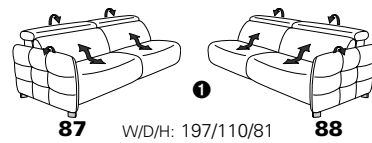

1606 mini

Variant 19
with Wallfree function in the outer seat

with adjustment of headrest

Variant 52
electr. recamière – foldable down to lying position

Model plan 1606

the Wallfree function is available as manual or electric version

with metal feet in stainless steel look brushed

① only combinable with variants, which are close to the floor
② close to the floor

corner elements

Sofas

with Wallfree function | without Wallfree function

end elements

with Wallfree function

without Wallfree function

intermediate elements

with Wallfree function

without Wallfree function

armchairs

with Wallfree function | without Wallfree function

Recamiere