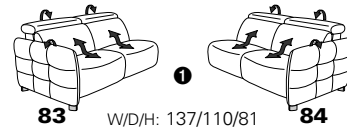

1606 mini

Variant 19
with Wallfree function in the outer seat

with adjustment of headrest

Variant 52
electr. recamière – foldable down to lying position

Model plan 1606

the Wallfree function is available as manual or electric version

with metal feet in stainless steel look brushed

① only combinable with variants, which are close to the floor
② close to the floor

corner elements

Sofas

with Wallfree function | without Wallfree function

end elements

with Wallfree function

without Wallfree function

intermediate elements

with Wallfree function

without Wallfree function

armchairs

with Wallfree function | without Wallfree function

Recamiere