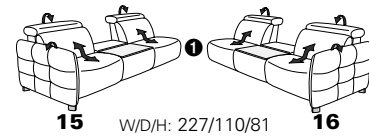

1606 mini

Variant 19
with Wallfree function in the outer seat

with adjustment of headrest

Variant 52
electr. recamière – foldable down to lying position

Model plan 1606

the Wallfree function is available as manual or electric version

with metal feet in stainless steel look brushed

① only combinable with variants, which are close to the floor
② close to the floor

corner elements

Sofas

with Wallfree function | without Wallfree function

end elements

with Wallfree function

without Wallfree function

intermediate elements

with Wallfree function

without Wallfree function

armchairs

with Wallfree function | without Wallfree function

Recamiere