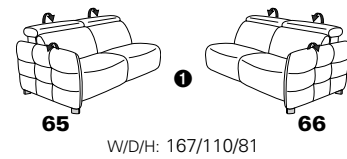

1606 mini

Variant 19
with Wallfree function in the outer seat

with adjustment of headrest

Variant 52
electr. recamière – foldable down to lying position

Model plan 1606

the Wallfree function is available as manual or electric version

with metal feet in stainless steel look brushed

① only combinable with variants, which are close to the floor
② close to the floor

corner elements

Sofas

with Wallfree function | without Wallfree function

end elements

with Wallfree function

without Wallfree function

intermediate elements

with Wallfree function

without Wallfree function

armchairs

with Wallfree function | without Wallfree function

Recamiere