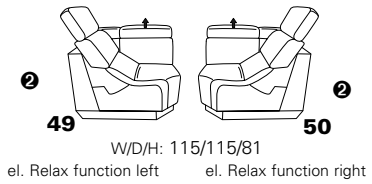

1606 mini

Variant 19
with Wallfree function in the outer seat

with adjustment of headrest

Variant 52
electr. recamière – foldable down to lying position

Model plan 1606

the Wallfree function is available as manual or electric version

with metal feet in stainless steel look brushed

① only combinable with variants, which are close to the floor
② close to the floor

corner elements

Sofas

with Wallfree function | without Wallfree function

end elements