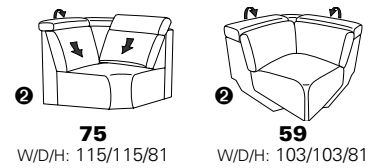

Model plan 1606

the Wallfree function is available as manual or electric version

with metal feet in stainless steel look brushed

① only combinable with variants, which are close to the floor
② close to the floor

corner elements