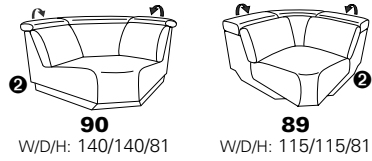

Cosyform 4.0
Modell 7603 in 33 Buffalo taube

as Maxi version with
greater seat height
and seat depth see
model 1607

Composition:
19 / 52
Cover:
Q2 Chenille adria

PLANOPOLY motion

NEW:
now available with heart-balance function
as supplementary equipment for all electrical
Wallfree elements!

1606 mini

Variant 19
with Wallfree function in the outer seat

with adjustment of headrest

Variant 52
electr. recamière – foldable down to lying position

Model plan 1606

the Wallfree function is available as manual or electric version

with metal feet in stainless steel look brushed

① only combinable with variants, which are close to the floor
② close to the floor

corner elements

Sofas

with Wallfree function | without Wallfree function

end elements