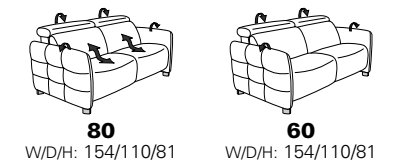

1606 mini

Variant 19
with Wallfree function in the outer seat

with adjustment of headrest

Variant 52
electr. recamière – foldable down to lying position

Model plan 1606

the Wallfree function is available as manual or electric version

with metal feet in stainless steel look brushed

① only combinable with variants, which are close to the floor
② close to the floor

corner elements

Sofas

with Wallfree function | without Wallfree function

end elements

with Wallfree function

without Wallfree function

intermediate elements

with Wallfree function

without Wallfree function

armchairs

with Wallfree function | without Wallfree function

Recamiere