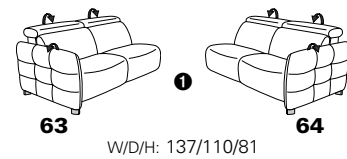

1606 mini

Variant 19
with Wallfree function in the outer seat

with adjustment of headrest

Variant 52
electr. recamière – foldable down to lying position

Model plan 1606

the Wallfree function is available as manual or electric version

with metal feet in stainless steel look brushed

① only combinable with variants, which are close to the floor
② close to the floor

corner elements

Sofas

with Wallfree function | without Wallfree function

end elements

with Wallfree function

without Wallfree function

intermediate elements

with Wallfree function

without Wallfree function

armchairs

with Wallfree function | without Wallfree function

Recamiere