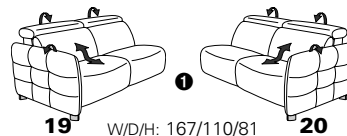

1606 mini

Variant 19
with Wallfree function in the outer seat

with adjustment of headrest

Variant 52
electr. recamière – foldable down to lying position

Model plan 1606

the Wallfree function is available as manual or electric version

with metal feet in stainless steel look brushed

① only combinable with variants, which are close to the floor
② close to the floor

corner elements

Sofas

with Wallfree function | without Wallfree function

end elements

with Wallfree function

without Wallfree function

intermediate elements

with Wallfree function

without Wallfree function

armchairs

with Wallfree function | without Wallfree function

Recamiere