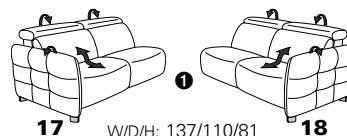

1606 mini

Variant 19
with Wallfree function in the outer seat

with adjustment of headrest

Variant 52
electr. recamière – foldable down to lying position

Model plan 1606

the Wallfree function is available as manual or electric version

with metal feet in stainless steel look brushed

① only combinable with variants, which are close to the floor
② close to the floor

corner elements

Sofas

with Wallfree function | without Wallfree function

end elements

with Wallfree function

without Wallfree function

intermediate elements

with Wallfree function

without Wallfree function

armchairs

with Wallfree function | without Wallfree function

Recamiere