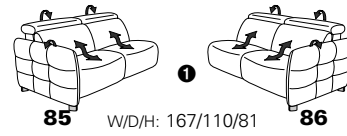

1606 mini

Variant 19
with Wallfree function in the outer seat

with adjustment of headrest

Variant 52
electr. recamière – foldable down to lying position

Model plan 1606

the Wallfree function is available as manual or electric version

with metal feet in stainless steel look brushed

① only combinable with variants, which are close to the floor
② close to the floor

corner elements

Sofas

with Wallfree function | without Wallfree function

end elements

with Wallfree function

without Wallfree function

intermediate elements

with Wallfree function

without Wallfree function

armchairs

with Wallfree function | without Wallfree function

Recamiere