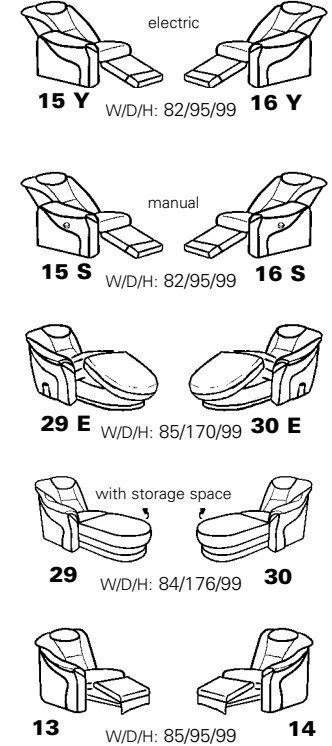

Composition:
65 / 59Y / 84Y
Cover:
22 Longlife Rustika smoke

PLANOPOLY¹

1551

Corner element 59Y

pull-forward sofa 84Y

Model plan 1551

Corner elements

End elements without function

Round end elements

End elements with bed function

Sitting - Reclining - Relaxing

End elements with storage space

End elements with pull-forward function

Intermediate elements

- 82 cm = Variant 35
- 77 cm = Variant 11
- 72 cm = Variant 10
- 67 cm = Variant 09
- 62 cm = Variant 08
- 57 cm = Variant 36
- 52 cm = Variant 07
- 47 cm = Variant 06
- 42 cm = Variant 28