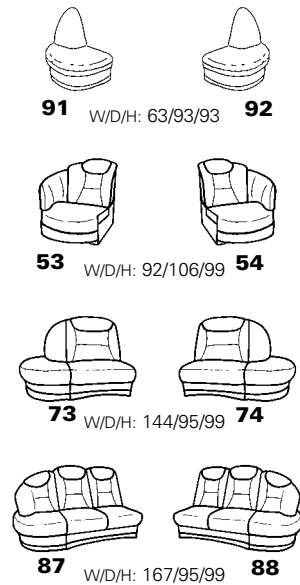

Composition:
65 / 59Y / 84Y
Cover:
22 Longlife Rustika smoke

PLANOPOLY¹

1551

Corner element 59Y

pull-forward sofa 84Y

Model plan 1551

Corner elements

End elements without function

Round end elements

End elements with bed function

Sitting - Reclining - Relaxing

End elements with storage space

End elements with pull-forward function

Intermediate elements

- 82 cm = Variant 35
- 77 cm = Variant 11
- 72 cm = Variant 10
- 67 cm = Variant 09
- 62 cm = Variant 08
- 57 cm = Variant 36
- 52 cm = Variant 07
- 47 cm = Variant 06
- 42 cm = Variant 28