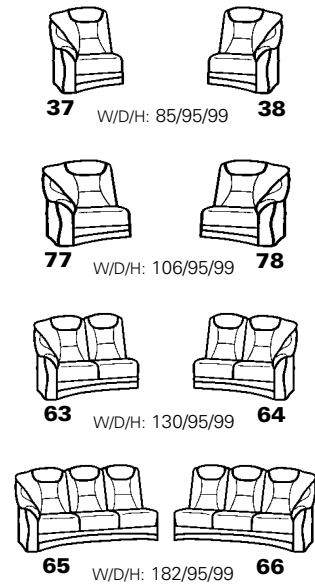

Composition:
65 / 59Y / 84Y
Cover:
22 Longlife Rustika smoke

PLANOPOLY¹

1551

Corner element 59Y

pull-forward sofa 84Y

Model plan 1551

Corner elements

End elements without function

Round end elements

End elements with bed function

Sitting - Reclining - Relaxing

End elements with storage space

End elements with pull-forward function

Intermediate elements

- 82 cm = Variant 35
- 77 cm = Variant 11
- 72 cm = Variant 10
- 67 cm = Variant 09
- 62 cm = Variant 08
- 57 cm = Variant 36
- 52 cm = Variant 07
- 47 cm = Variant 06
- 42 cm = Variant 28