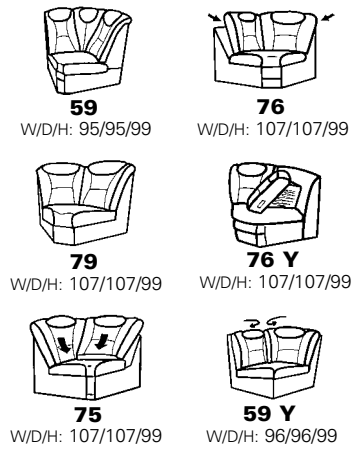

Composition:
65 / 59Y / 84Y
Cover:
22 Longlife Rustika smoke

PLANOPOLY¹

1551

Corner element 59Y

pull-forward sofa 84Y

Model plan 1551

Corner elements

End elements without function

Round end elements

End elements with bed function

Sitting - Reclining - Relaxing

End elements with storage space

End elements with pull-forward function

Intermediate elements

- 82 cm = Variant 35
- 77 cm = Variant 11
- 72 cm = Variant 10
- 67 cm = Variant 09
- 62 cm = Variant 08
- 57 cm = Variant 36
- 52 cm = Variant 07
- 47 cm = Variant 06
- 42 cm = Variant 28