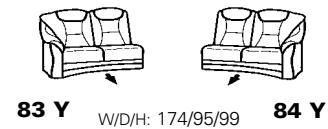

Composition:
65 / 59Y / 84Y
Cover:
22 Longlife Rustika smoke

PLANOPOLY¹

1551

Corner element 59Y

pull-forward sofa 84Y

Model plan 1551

Corner elements

End elements without function

Round end elements

End elements with bed function

Sitting - Reclining - Relaxing

End elements with storage space

End elements with pull-forward function

Intermediate elements

- 82 cm = Variant 35
- 77 cm = Variant 11
- 72 cm = Variant 10
- 67 cm = Variant 09
- 62 cm = Variant 08
- 57 cm = Variant 36
- 52 cm = Variant 07
- 47 cm = Variant 06
- 42 cm = Variant 28