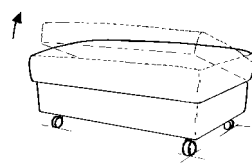

81

W/D/H: 202/106/82

manual or electric

80

W/D/H: 172/106/82

trapez. sofa with el. Wallfree function,
cup holder and storage space

76

W/D/H: 256/118/82

sofas without Wallfree function

62

W/D/H: 232/106/82

61

W/D/H: 202/106/82

60

W/D/H: 172/106/82

footstool

with castors

02

W/D/H: 112/69/45

01

W/D/H: 65/53/42

- not suitable for mohair fabrics
- feet in stainless steel
- all sofas with adjustable headrest
- separately adjustable back-/leg- and headrest
- electrical adjustment by sensors at the outer side of the seat