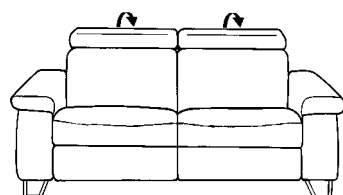

adjustment of backrest and leg rest...

...to the comfortable relax position

Model plan 1422

sofas with Wallfree function

manual or electric

82

W/D/H: 232/106/82

manual or electric

81

W/D/H: 202/106/82

manual or electric

80

W/D/H: 172/106/82

trapez. sofa with el. Wallfree function,
cup holder and storage space

76

W/D/H: 256/118/82

sofas without Wallfree function

62

W/D/H: 232/106/82

61

W/D/H: 202/106/82

60

W/D/H: 172/106/82

footstool

with castors

02

W/D/H: 112/69/45

01

W/D/H: 65/53/42

- not suitable for mohair fabrics
- feet in stainless steel
- all sofas with adjustable headrest
- separately adjustable back-/leg- and headrest
- electrical adjustment by sensors at the outer side of the seat