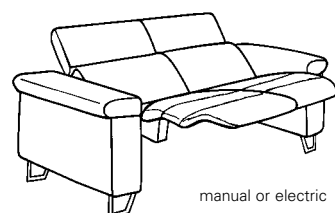

adjustment of backrest and leg rest...

...to the comfortable relax position

Model plan 1422

sofas with Wallfree function

manual or electric

82

W/D/H: 232/106/82

manual or electric

81

W/D/H: 202/106/82

manual or electric

80

W/D/H: 172/106/82

trapez. sofa with el. Wallfree function,
cup holder and storage space

76

W/D/H: 256/118/82