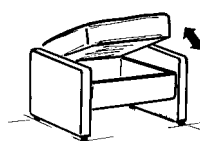

adjustment of backrest and leg rest...

...to the comfortable relax position

Model plan 1422

sofas with Wallfree function

manual or electric

82

W/D/H: 232/106/82

manual or electric

81

W/D/H: 202/106/82

manual or electric

80

W/D/H: 172/106/82

trapez. sofa with el. Wallfree function,
cup holder and storage space

76

W/D/H: 256/118/82

sofas without Wallfree function

62

W/D/H: 232/106/82

61

W/D/H: 202/106/82

60

W/D/H: 172/106/82

footstool

with castors

02

W/D/H: 112/69/45

01

W/D/H: 65/53/42

- not suitable for mohair fabrics
- feet in stainless steel
- all sofas with adjustable headrest
- separately adjustable back-/leg- and headrest
- electrical adjustment by sensors at the outer side of the seat