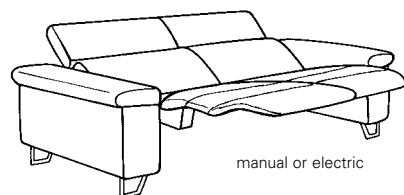

adjustment of backrest and leg rest...

...to the comfortable relax position

Model plan 1422

sofas with Wallfree function

manual or electric

82

W/D/H: 232/106/82

manual or electric

81

W/D/H: 202/106/82

manual or electric

80

W/D/H: 172/106/82

trapez. sofa with el. Wallfree function,
cup holder and storage space

76

W/D/H: 256/118/82