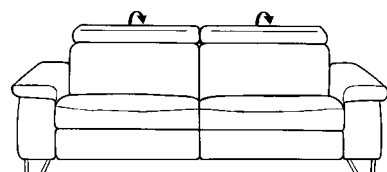

adjustment of backrest and leg rest...

...to the comfortable relax position

Model plan 1422

sofas with Wallfree function

manual or electric

82

W/D/H: 232/106/82

manual or electric

81

W/D/H: 202/106/82

manual or electric

80

W/D/H: 172/106/82

trapez. sofa with el. Wallfree function,
cup holder and storage space

76

W/D/H: 256/118/82

sofas without Wallfree function

62

W/D/H: 232/106/82

61

W/D/H: 202/106/82

60

W/D/H: 172/106/82

footstool