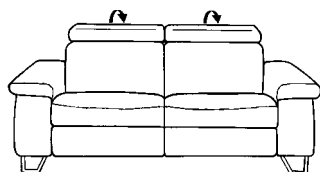

adjustment of backrest and leg rest...

...to the comfortable relax position

Model plan 1422

sofas with Wallfree function

manual or electric

82

W/D/H: 232/106/82

manual or electric

81

W/D/H: 202/106/82

manual or electric

80

W/D/H: 172/106/82

trapez. sofa with el. Wallfree function,
cup holder and storage space

76

W/D/H: 256/118/82

sofas without Wallfree function

62

W/D/H: 232/106/82

61

W/D/H: 202/106/82

60

W/D/H: 172/106/82

footstool

with castors

02

W/D/H: 112/69/45

01

W/D/H: 65/53/42

- not suitable for mohair fabrics
- feet in stainless steel
- all sofas with adjustable headrest
- separately adjustable back-/leg- and headrest
- electrical adjustment by sensors at the outer side of the seat