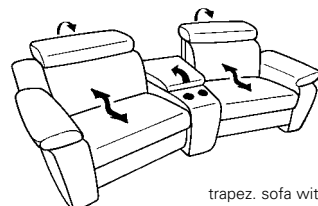

adjustment of backrest and leg rest...

...to the comfortable relax position

Model plan 1422

sofas with Wallfree function

manual or electric

82

W/D/H: 232/106/82

manual or electric

81

W/D/H: 202/106/82

manual or electric

80

W/D/H: 172/106/82

trapez. sofa with el. Wallfree function,
cup holder and storage space

76

W/D/H: 256/118/82

sofas without Wallfree function

62

W/D/H: 232/106/82

61

W/D/H: 202/106/82

60

W/D/H: 172/106/82

footstool