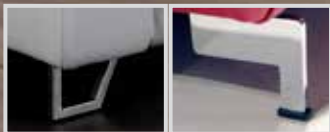

stainless
steel

on request this foot (high-gloss chromed) is
available for a surcharge!

Composition:
82 / 61
Cover:
24 Longlife Rustika purple

e³-motion
...mehr erleben/erfühlen/entspannen!

1422

all variants with adjustable headrest

adjustment of backrest and leg rest...

...to the comfortable relax position

Model plan 1422

sofas with Wallfree function

manual or electric

82

W/D/H: 232/106/82

manual or electric

81

W/D/H: 202/106/82

manual or electric

80

W/D/H: 172/106/82

trapez. sofa with el. Wallfree function,
cup holder and storage space

76

W/D/H: 256/118/82

Backrest

Seat
optionally in

Back shell
cover „real“

Formasoft
Kaltschaum

superlastic
soft

superlastic
med

superlastic
plus
omni
Federkern