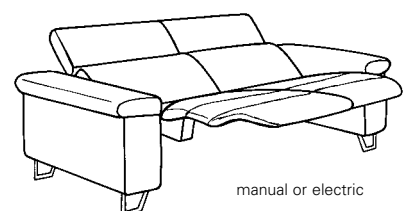

adjustment of backrest and leg rest...

...to the comfortable relax position

Model plan 1422

sofas with Wallfree function

manual or electric

82

W/D/H: 232/106/82

manual or electric

81

W/D/H: 202/106/82

manual or electric

80

W/D/H: 172/106/82

trapez. sofa with el. Wallfree function,
cup holder and storage space

76

W/D/H: 256/118/82

with castors

02

W/D/H: 112/69/45

01

W/D/H: 65/53/42

- not suitable for mohair fabrics
- feet in stainless steel
- all sofas with adjustable headrest
- separately adjustable back-/leg- and headrest
- electrical adjustment by sensors at the outer side of the seat