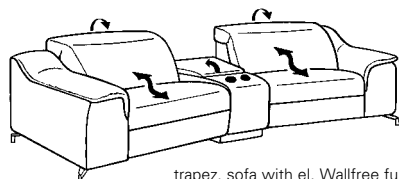

manual or electric

**81**

W/D/H: 207/106/86

**61**

W/D/H: 207/106/86

**01**

W/D/H: 65/53/42

manual or electric

**80**

W/D/H: 177/106/86

**60**

W/D/H: 177/106/86

trapez. sofa with el. Wallfree function, cup holder and storage space

**76**

W/D/H: 253/121/86

- not suitable for mohair fabrics
- chrome feet anthracite
- all sofas with adjustable headrest
- separately adjustable back-/leg- and headrest
- electrical adjustment by sensors at the outer side of the seat