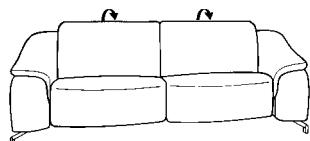

## sofas without Wallfree function

## footstool

manual or electric

**82**

W/D/H: 237/106/86

**62**

W/D/H: 237/106/86

**02**

W/D/H: 115/72/46

manual or electric

**81**

W/D/H: 207/106/86

**61**

W/D/H: 207/106/86

**01**

W/D/H: 65/53/42

manual or electric

**80**

W/D/H: 177/106/86

**60**

W/D/H: 177/106/86

trapez. sofa with el. Wallfree function, cup holder and storage space

**76**

W/D/H: 253/121/86

- not suitable for mohair fabrics
- chrome feet anthracite
- all sofas with adjustable headrest
- separately adjustable back-/leg- and headrest
- electrical adjustment by sensors at the outer side of the seat