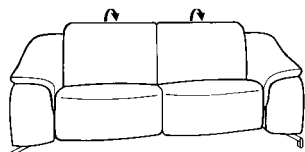

manual or electric

**81**

W/D/H: 207/106/86

**61**

W/D/H: 207/106/86

**01**

W/D/H: 65/53/42

manual or electric

**80**

W/D/H: 177/106/86

**60**

W/D/H: 177/106/86

trapez. sofa with el. Wallfree function, cup holder and storage space

**76**

W/D/H: 253/121/86

- not suitable for mohair fabrics
- chrome feet anthracite
- all sofas with adjustable headrest
- separately adjustable back-/leg- and headrest
- electrical adjustment by sensors at the outer side of the seat