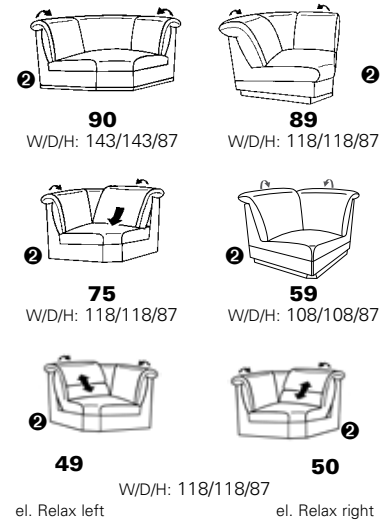

1401

Variant 85  
with Wallfree function in both seats

Steplessly adjustable headrests

Variant 78  
with backrest foldable  
down to lying position

# Model plan 1401

the wallfree function is available as manual or electrical version

with stainless steel feet

① only combine-able with variants, which are close to the floor  
② close to the floor

## corner elements

## end elements