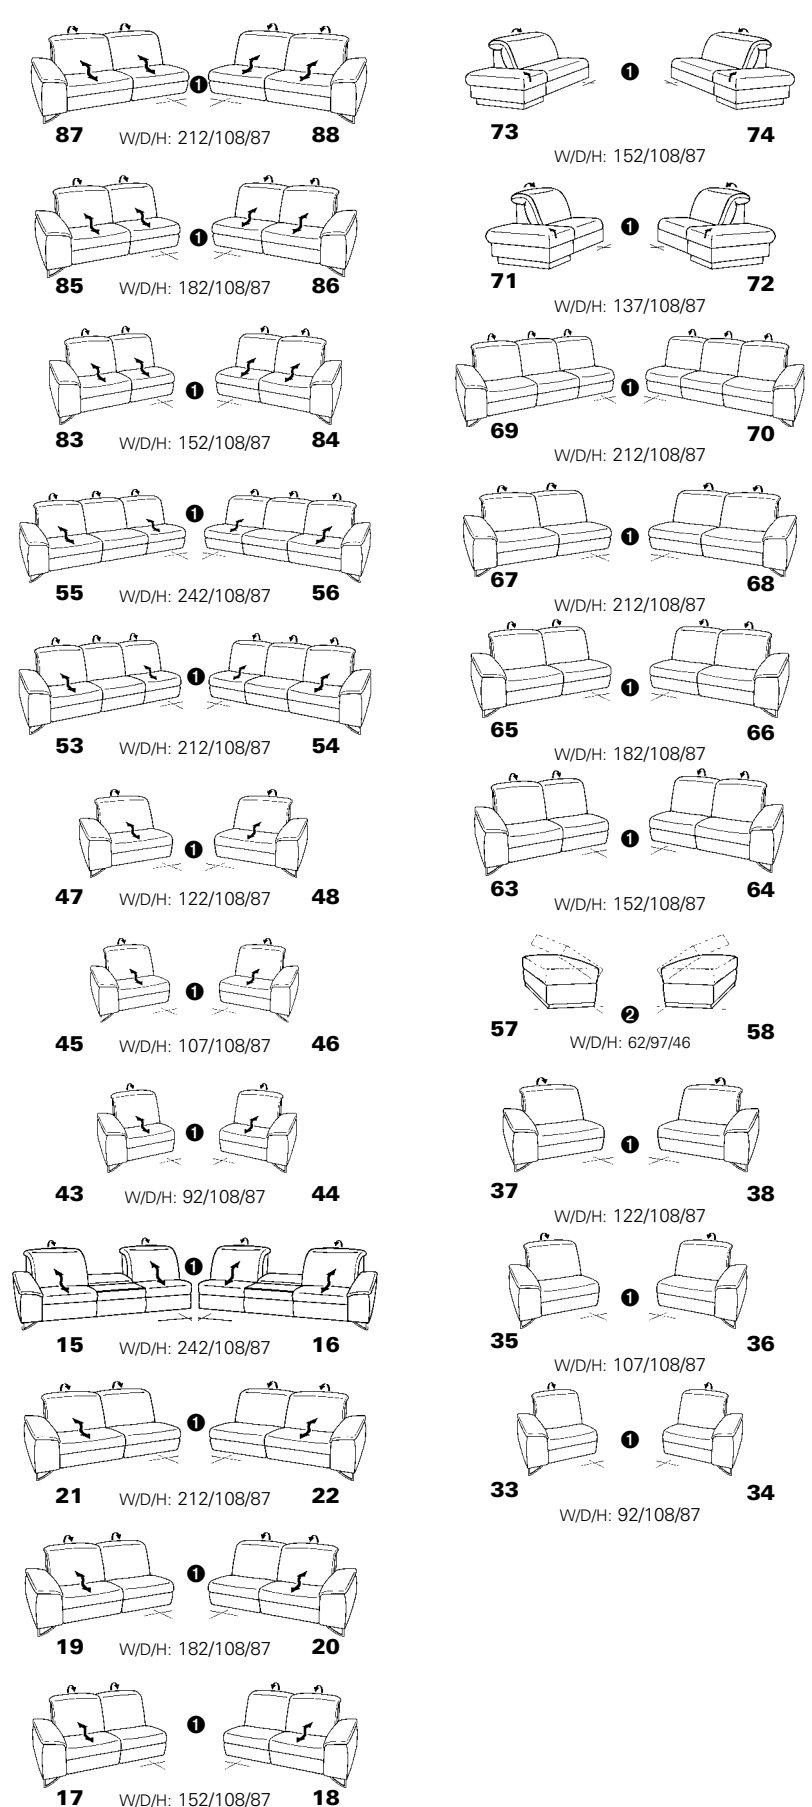

1401

Variant 85  
with Wallfree function in both seats

Steplessly adjustable headrests

Variant 78  
with backrest foldable  
down to lying position

# Model plan 1401

the wallfree function is available as manual or electrical version

with stainless steel feet

① only combine-able with variants, which are close to the floor  
② close to the floor

## corner elements

## end elements