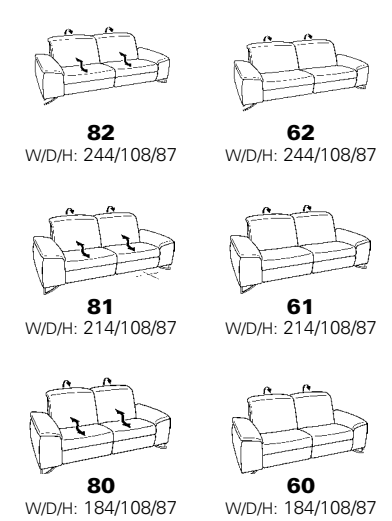

Model plan 1401

the wallfree function is available as manual or electrical version

with stainless steel feet

① only combine-able with variants, which are close to the floor
② close to the floor

corner elements

end elements

intermediate elements

Sofas

armchairs

Recamiere

intermediate table / accessories