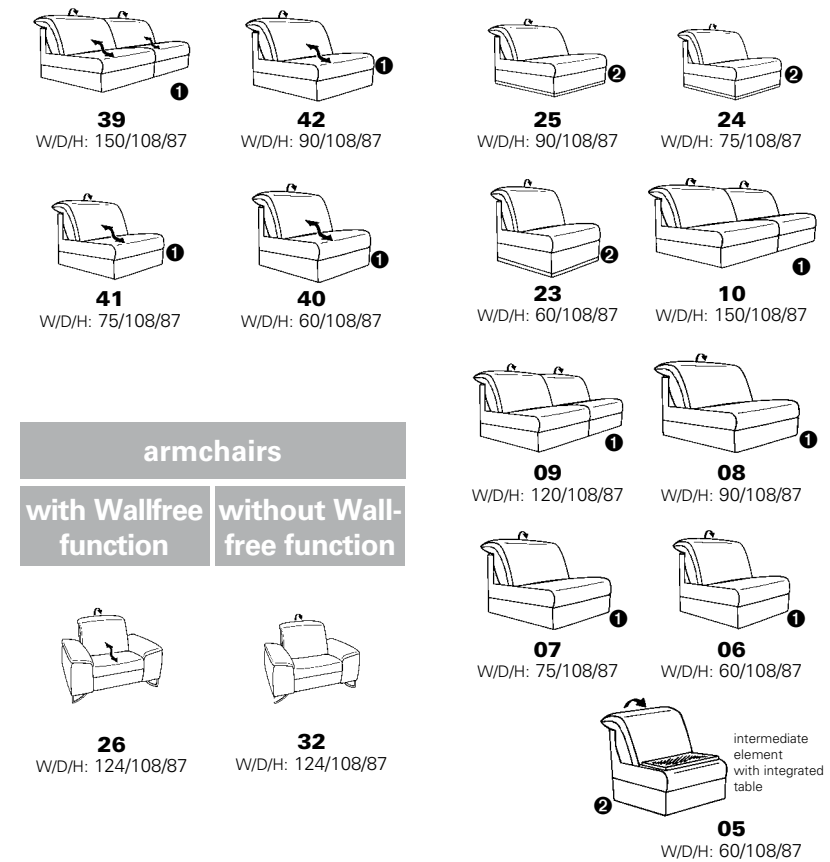

intermediate elements